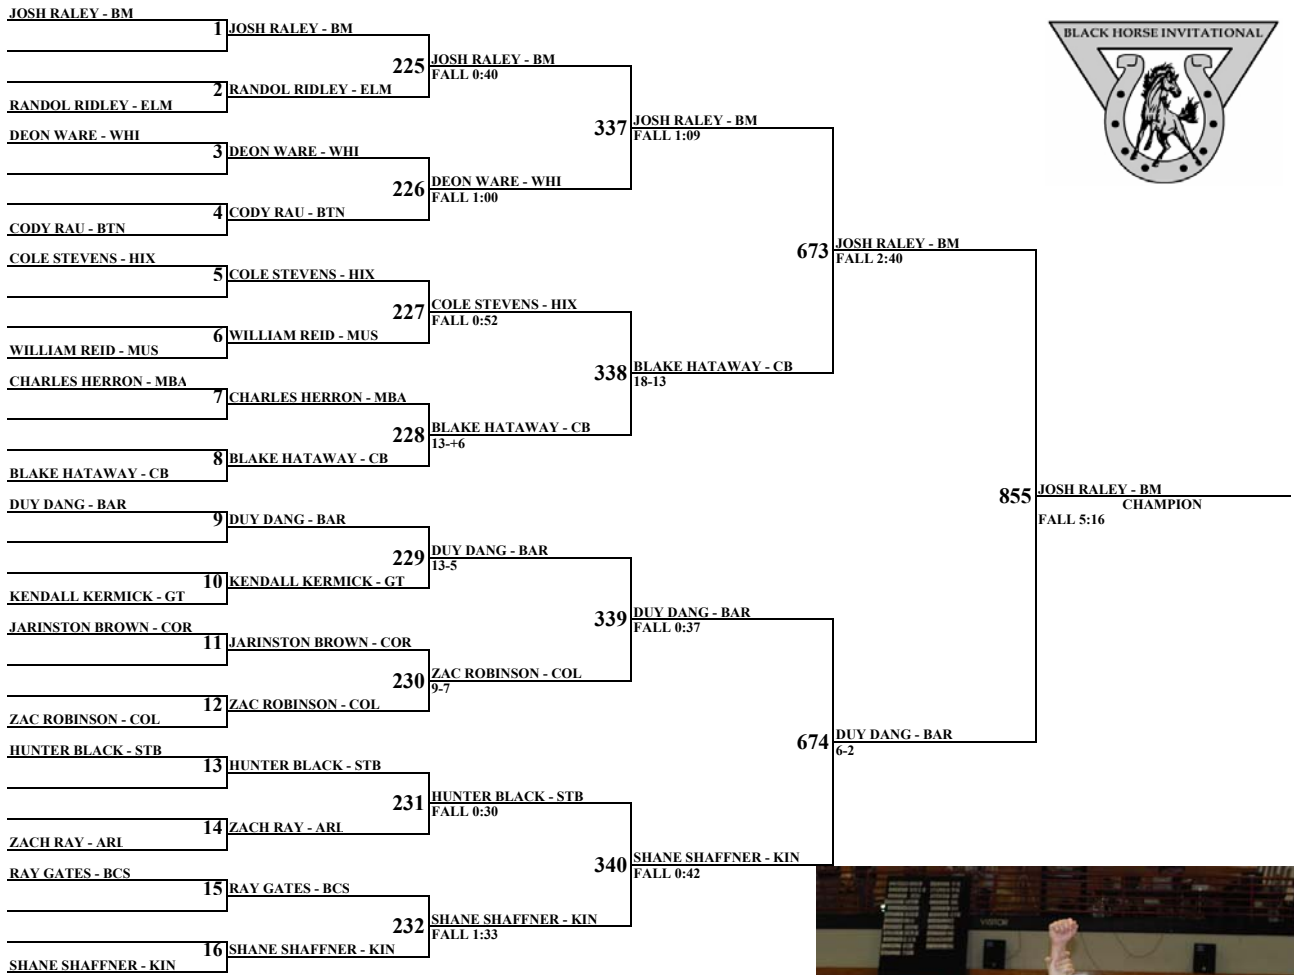

# 2007 BLACK HORSE INVITATIONAL

103 lbs

# 2007 BLACK HORSE INVITATIONAL

112 lbs