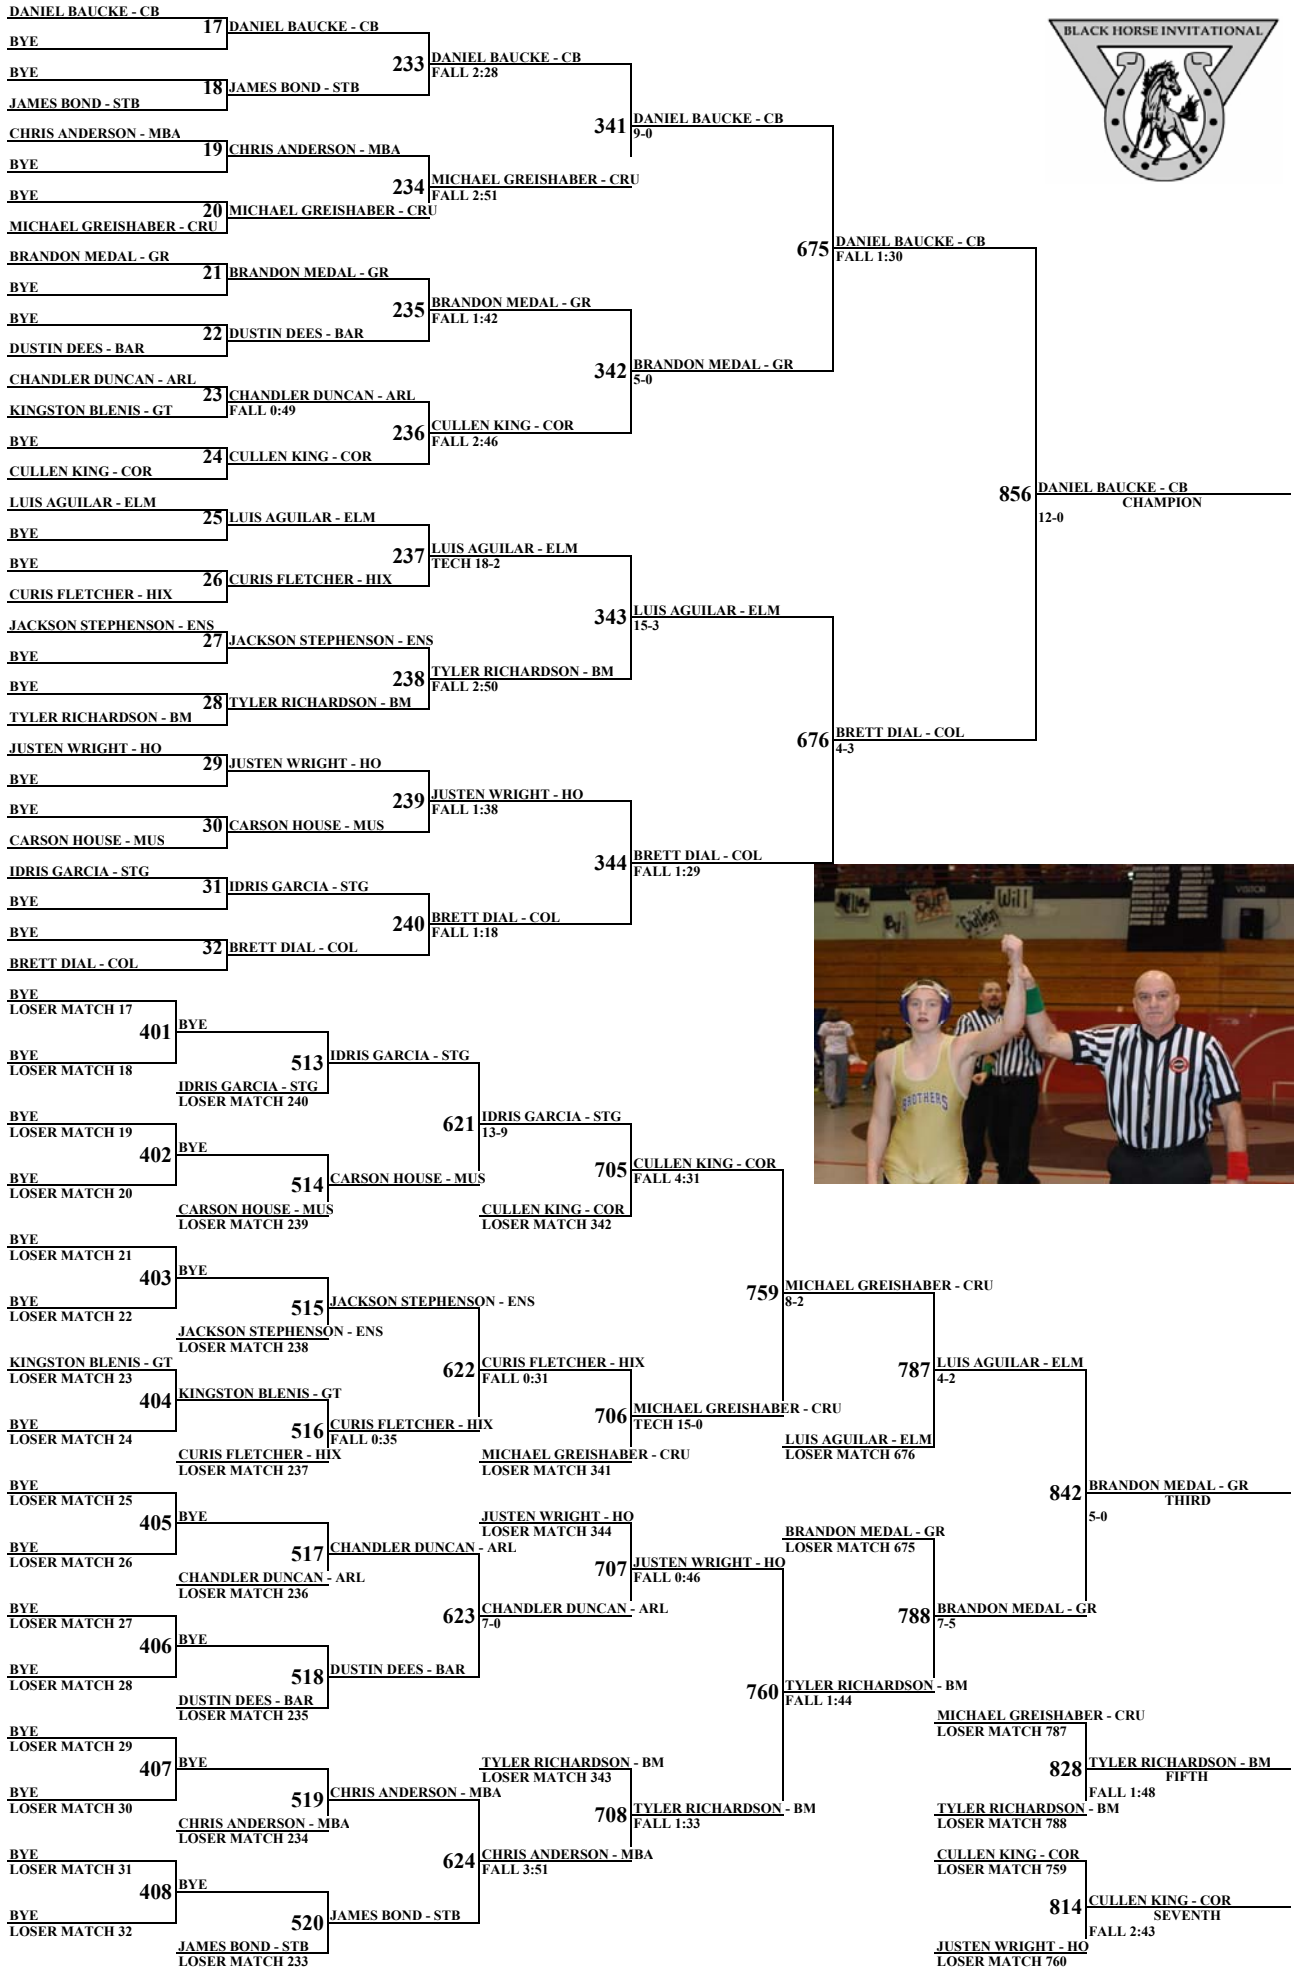

2007 BLACK HORSE INVITATIONAL

112 lbs