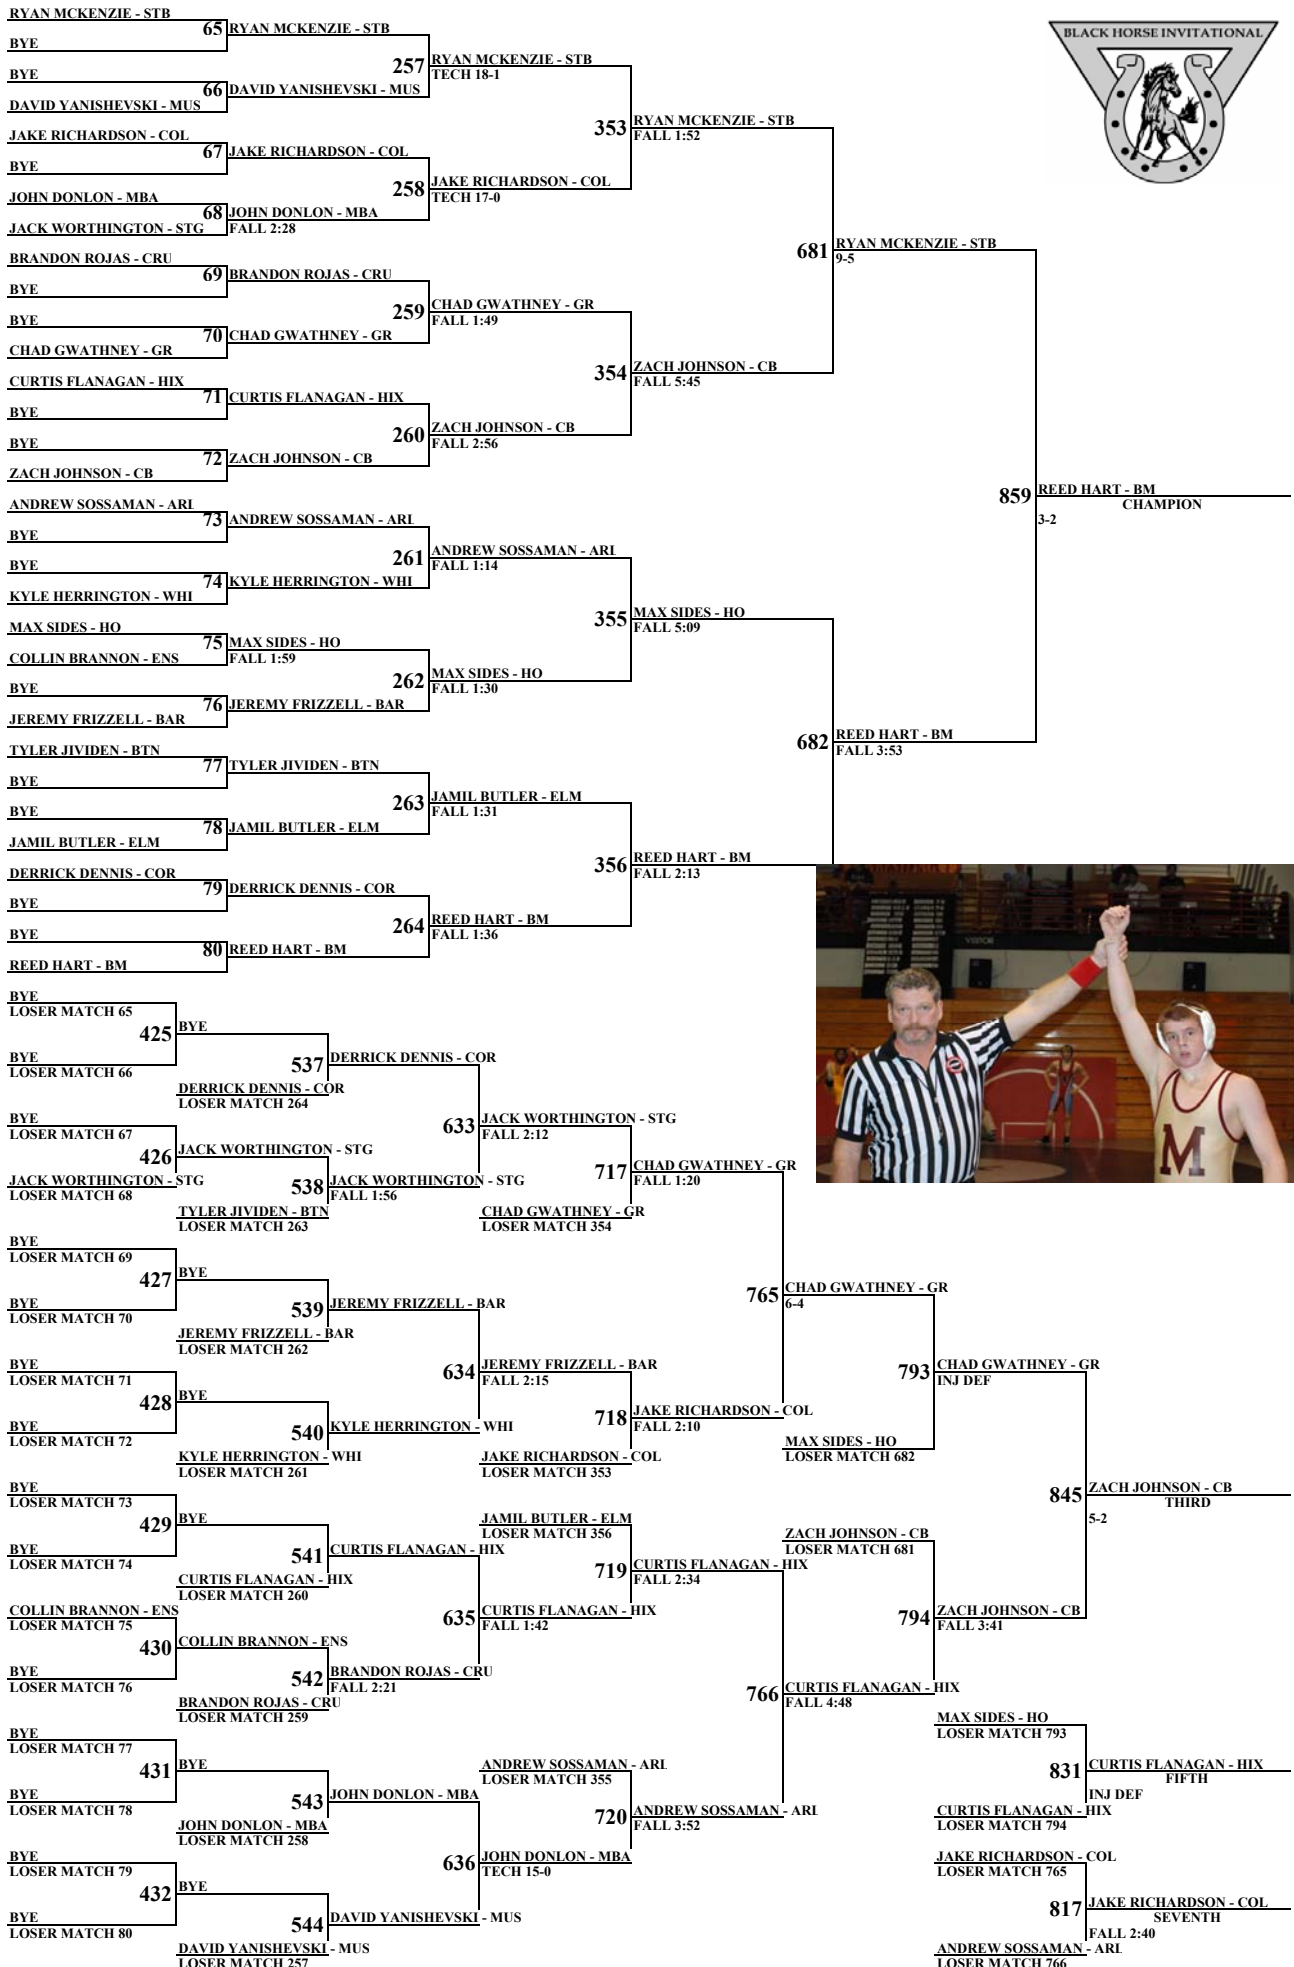

2007 BLACK HORSE INVITATIONAL

130 lbs