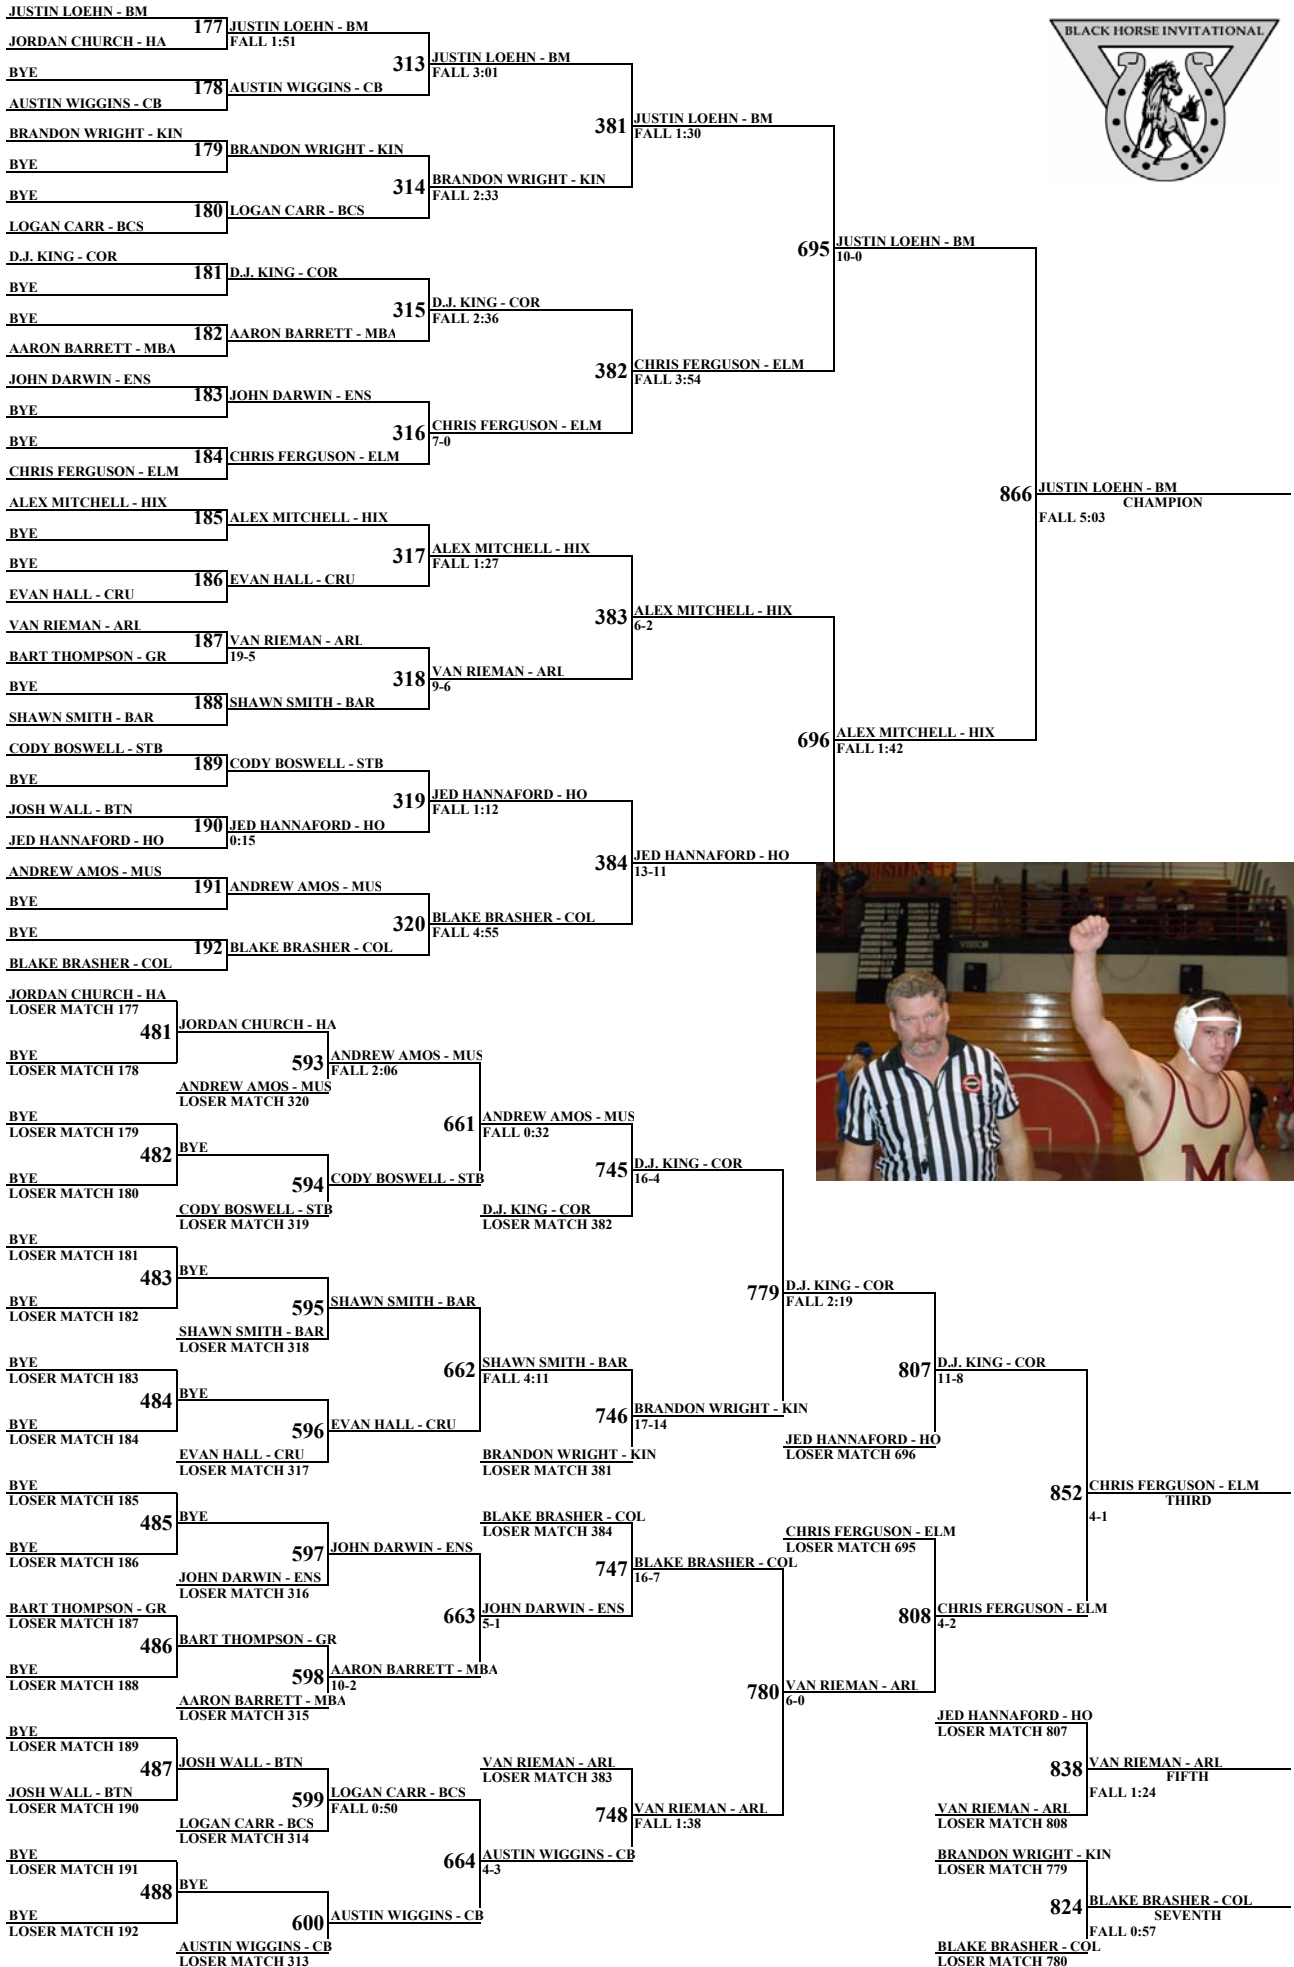

2007 BLACK HORSE INVITATIONAL

189 lbs