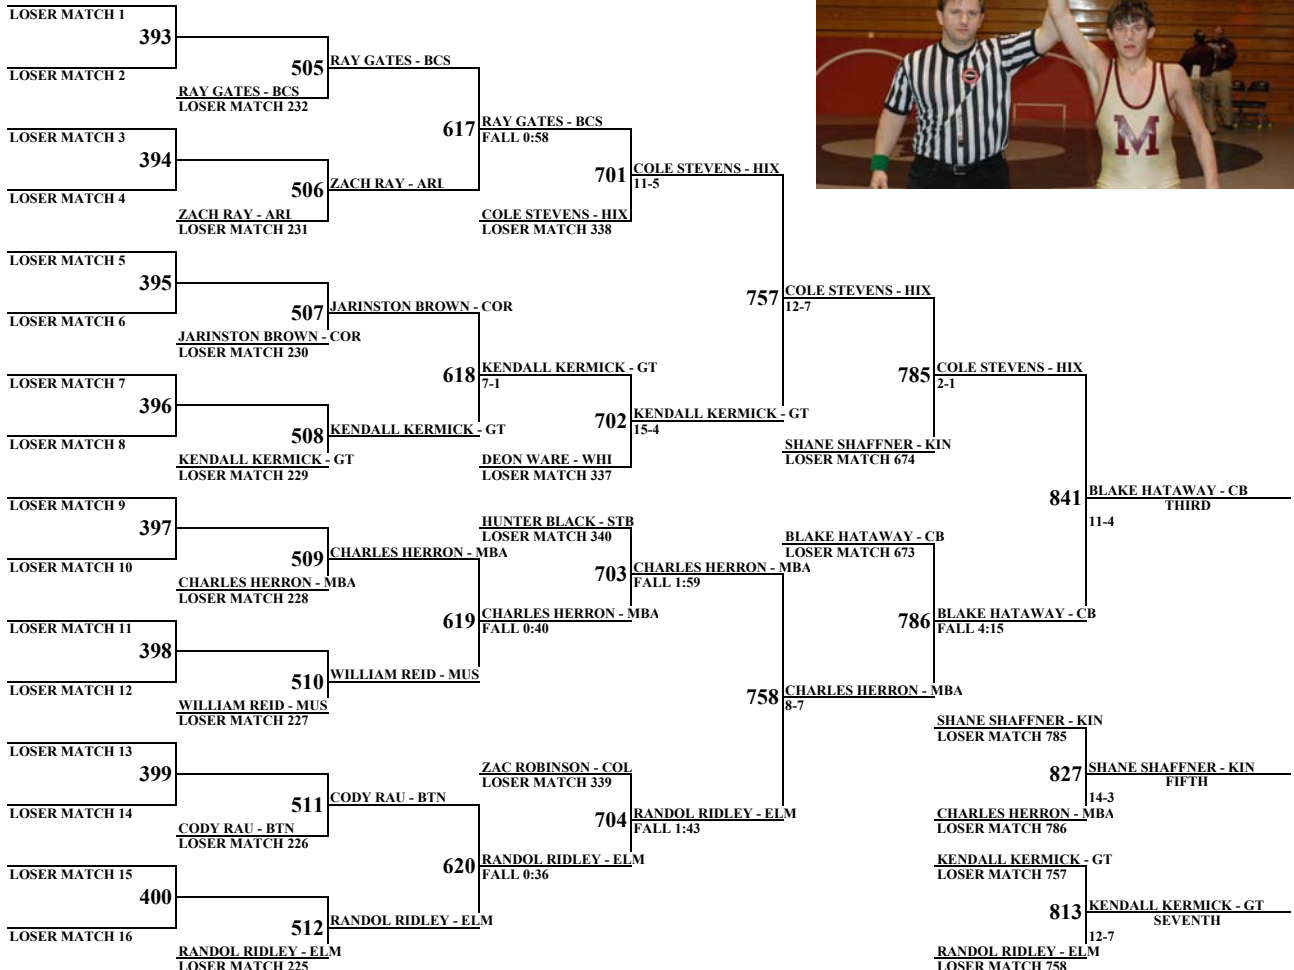

# 2007 BLACK HORSE INVITATIONAL

103 lbs

# 2007 BLACK HORSE INVITATIONAL

112 lbs