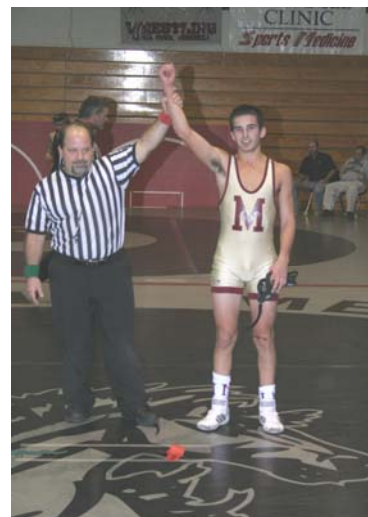

2006 BLACK HORSE INVITATIONAL

112 lbs

2006 BLACK HORSE INVITATIONAL

119 lbs

2006 BLACK HORSE INVITATIONAL

125 lbs

2006 BLACK HORSE INVITATIONAL

130 lbs

2006 BLACK HORSE INVITATIONAL

135 lbs

2006 BLACK HORSE INVITATIONAL

145 lbs

2006 BLACK HORSE INVITATIONAL

152 lbs

2006 BLACK HORSE INVITATIONAL

160 lbs