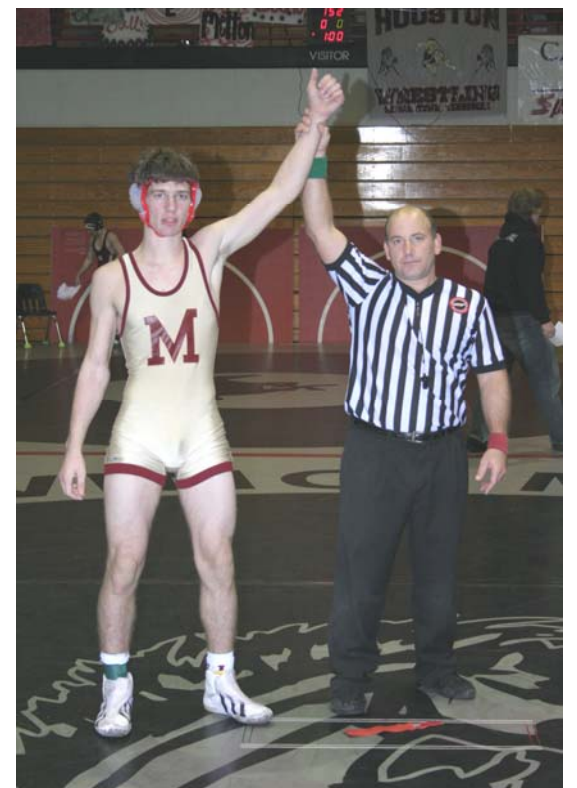

2006 BLACK HORSE INVITATIONAL

112 lbs

2006 BLACK HORSE INVITATIONAL

119 lbs

2006 BLACK HORSE INVITATIONAL

125 lbs

2006 BLACK HORSE INVITATIONAL

130 lbs

2006 BLACK HORSE INVITATIONAL

135 lbs

2006 BLACK HORSE INVITATIONAL

140 lbs

2006 BLACK HORSE INVITATIONAL

145 lbs

2006 BLACK HORSE INVITATIONAL

152 lbs