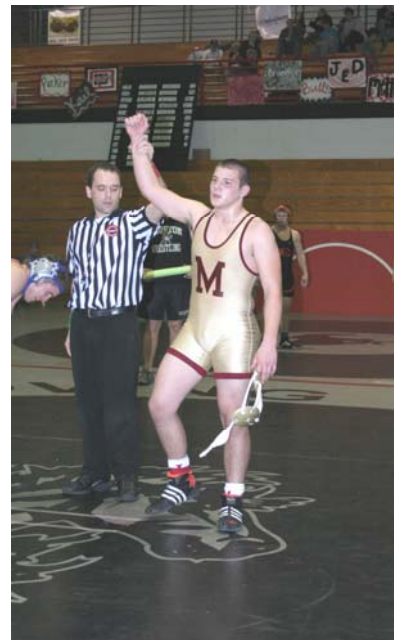

2006 BLACK HORSE INVITATIONAL

112 lbs

2006 BLACK HORSE INVITATIONAL

119 lbs

2006 BLACK HORSE INVITATIONAL

125 lbs

2006 BLACK HORSE INVITATIONAL

130 lbs

2006 BLACK HORSE INVITATIONAL

135 lbs

2006 BLACK HORSE INVITATIONAL

140 lbs

2006 BLACK HORSE INVITATIONAL

145 lbs

2006 BLACK HORSE INVITATIONAL

152 lbs

2006 BLACK HORSE INVITATIONAL

160 lbs

2006 BLACK HORSE INVITATIONAL

171 lbs

2006 BLACK HORSE INVITATIONAL

189 lbs

2006 BLACK HORSE INVITATIONAL

215 lbs