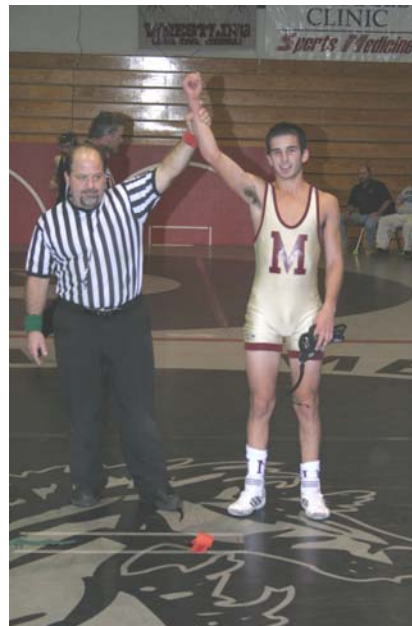

2006 BLACK HORSE INVITATIONAL

112 lbs

2006 BLACK HORSE INVITATIONAL

119 lbs

2006 BLACK HORSE INVITATIONAL

125 lbs

2006 BLACK HORSE INVITATIONAL

130 lbs

2006 BLACK HORSE INVITATIONAL

135 lbs

2006 BLACK HORSE INVITATIONAL

140 lbs

2006 BLACK HORSE INVITATIONAL

145 lbs

2006 BLACK HORSE INVITATIONAL

152 lbs