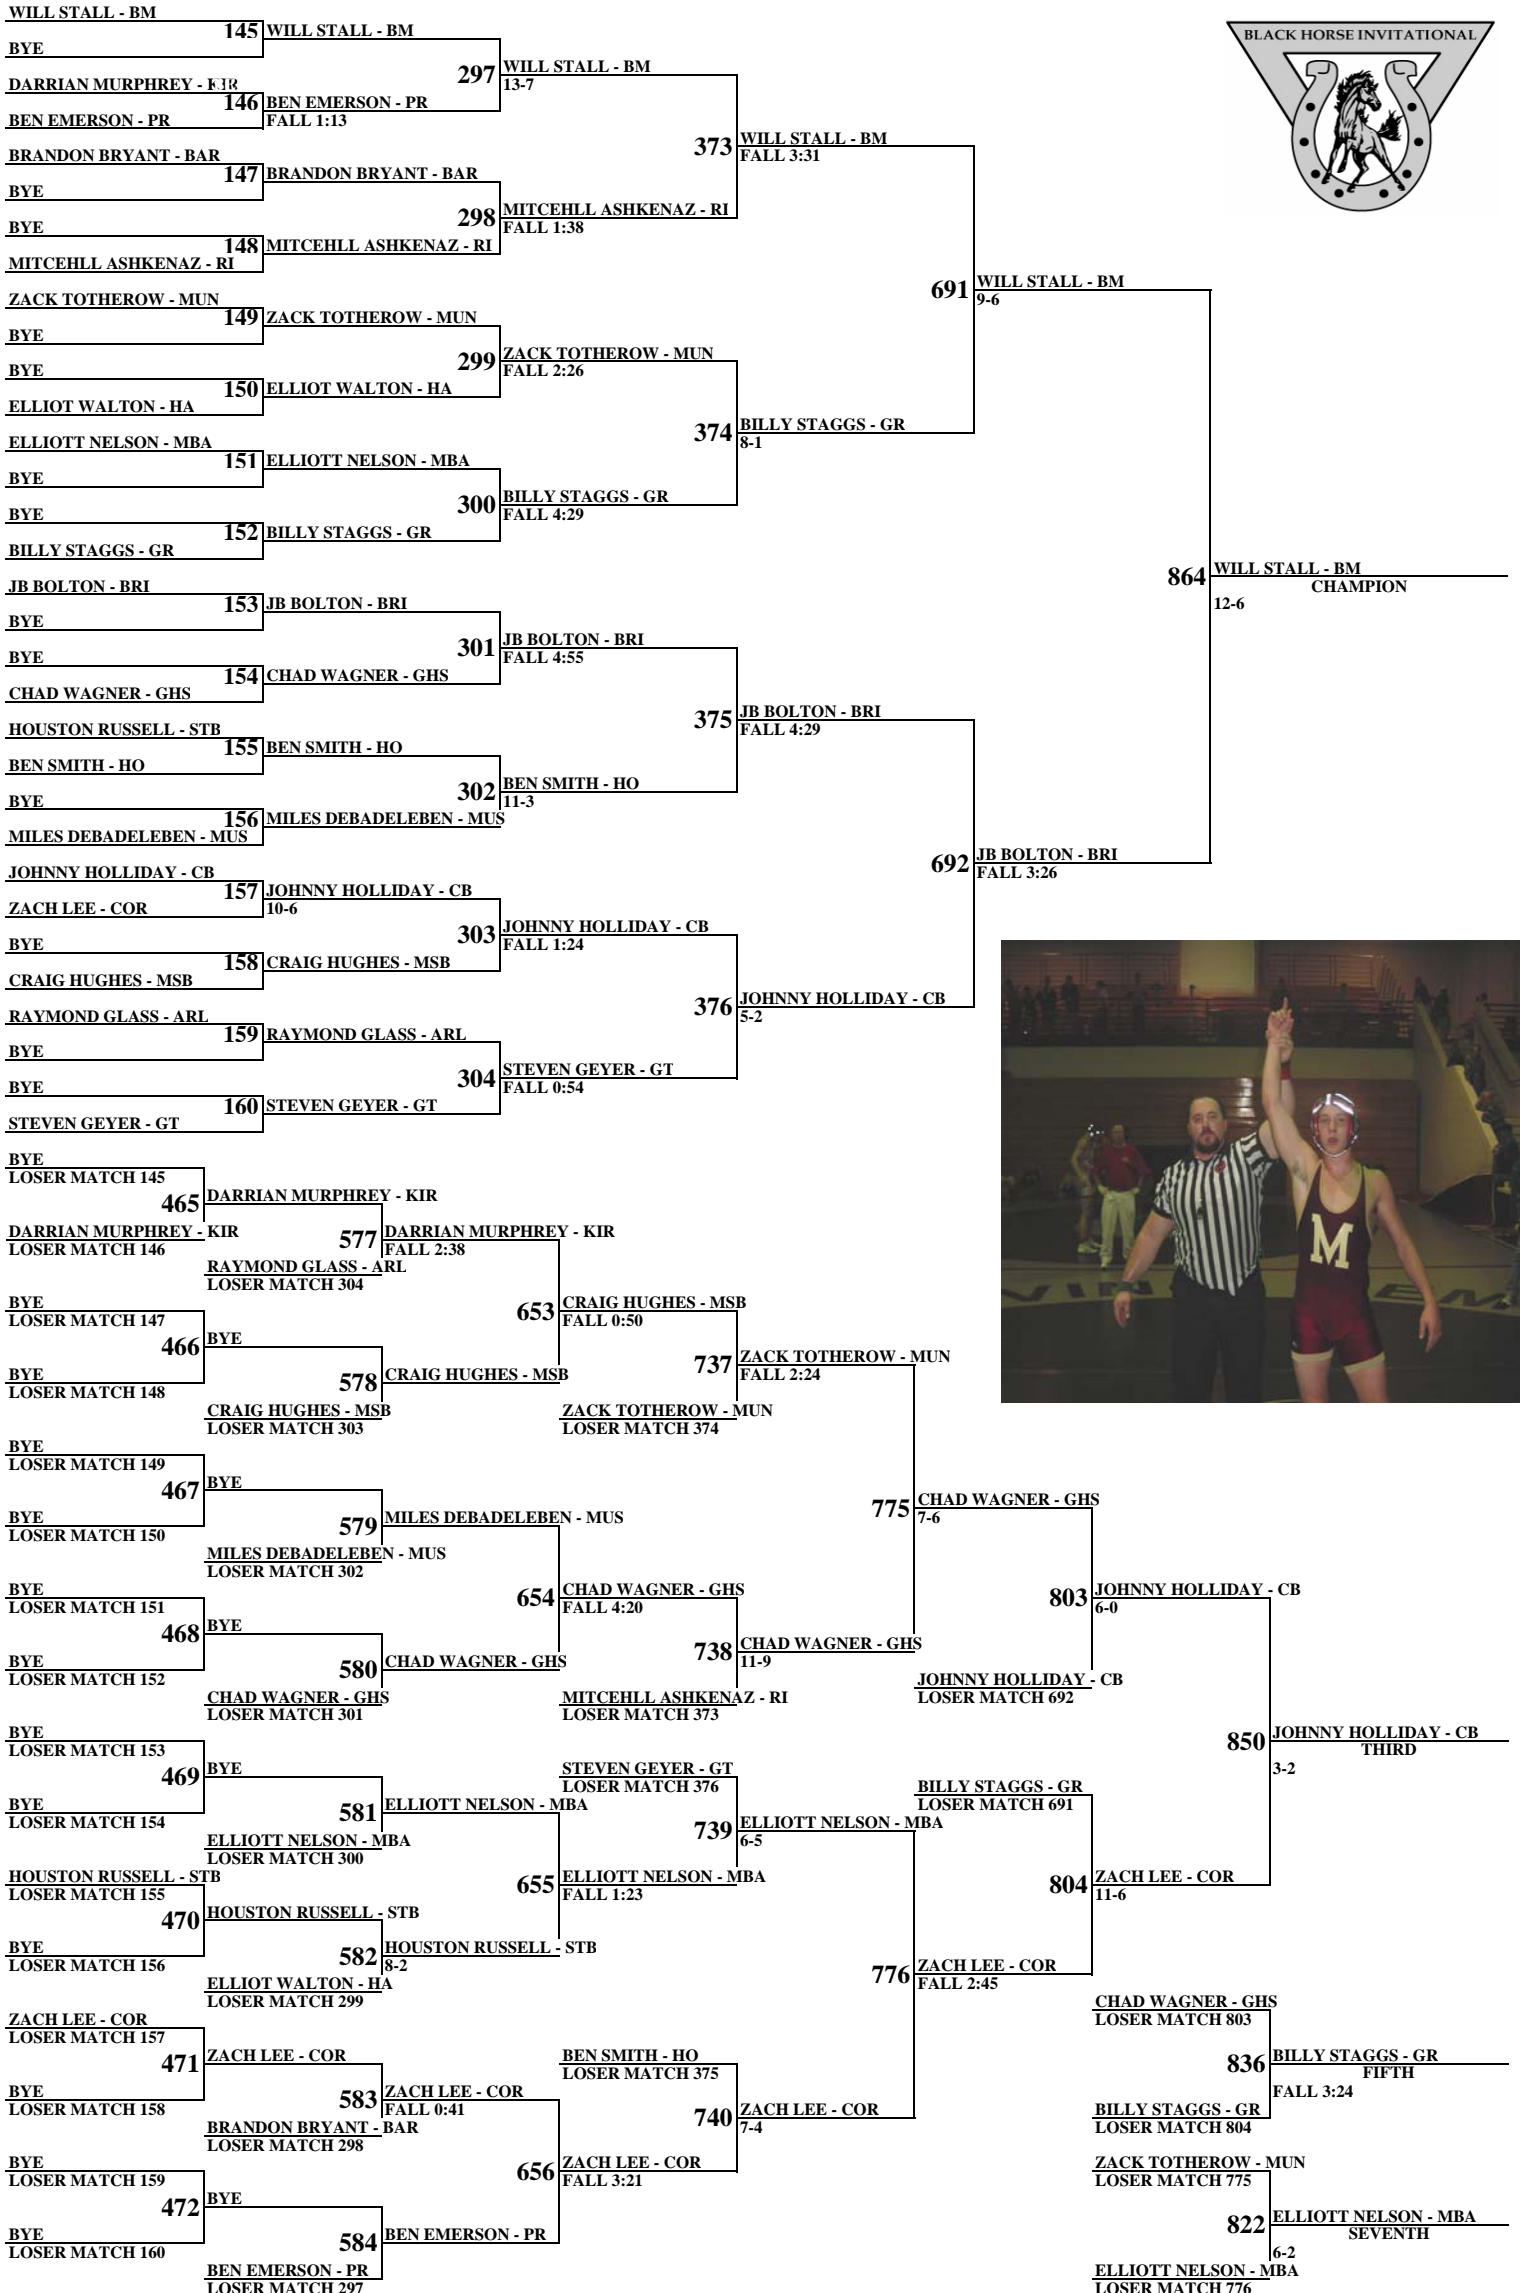

2005 BLACK HORSE INVITATIONAL

103 lbs

2005 BLACK HORSE INVITATIONAL

112 lbs

2005 BLACK HORSE INVITATIONAL

135 lbs

2005 BLACK HORSE INVITATIONAL

140 lbs

2005 BLACK HORSE INVITATIONAL

145 lbs

2005 BLACK HORSE INVITATIONAL

160 lbs

2005 BLACK HORSE INVITATIONAL

171 lbs

2005 BLACK HORSE INVITATIONAL

189 lbs

2005 BLACK HORSE INVITATIONAL

215 lbs

2005 BLACK HORSE INVITATIONAL

275 lbs