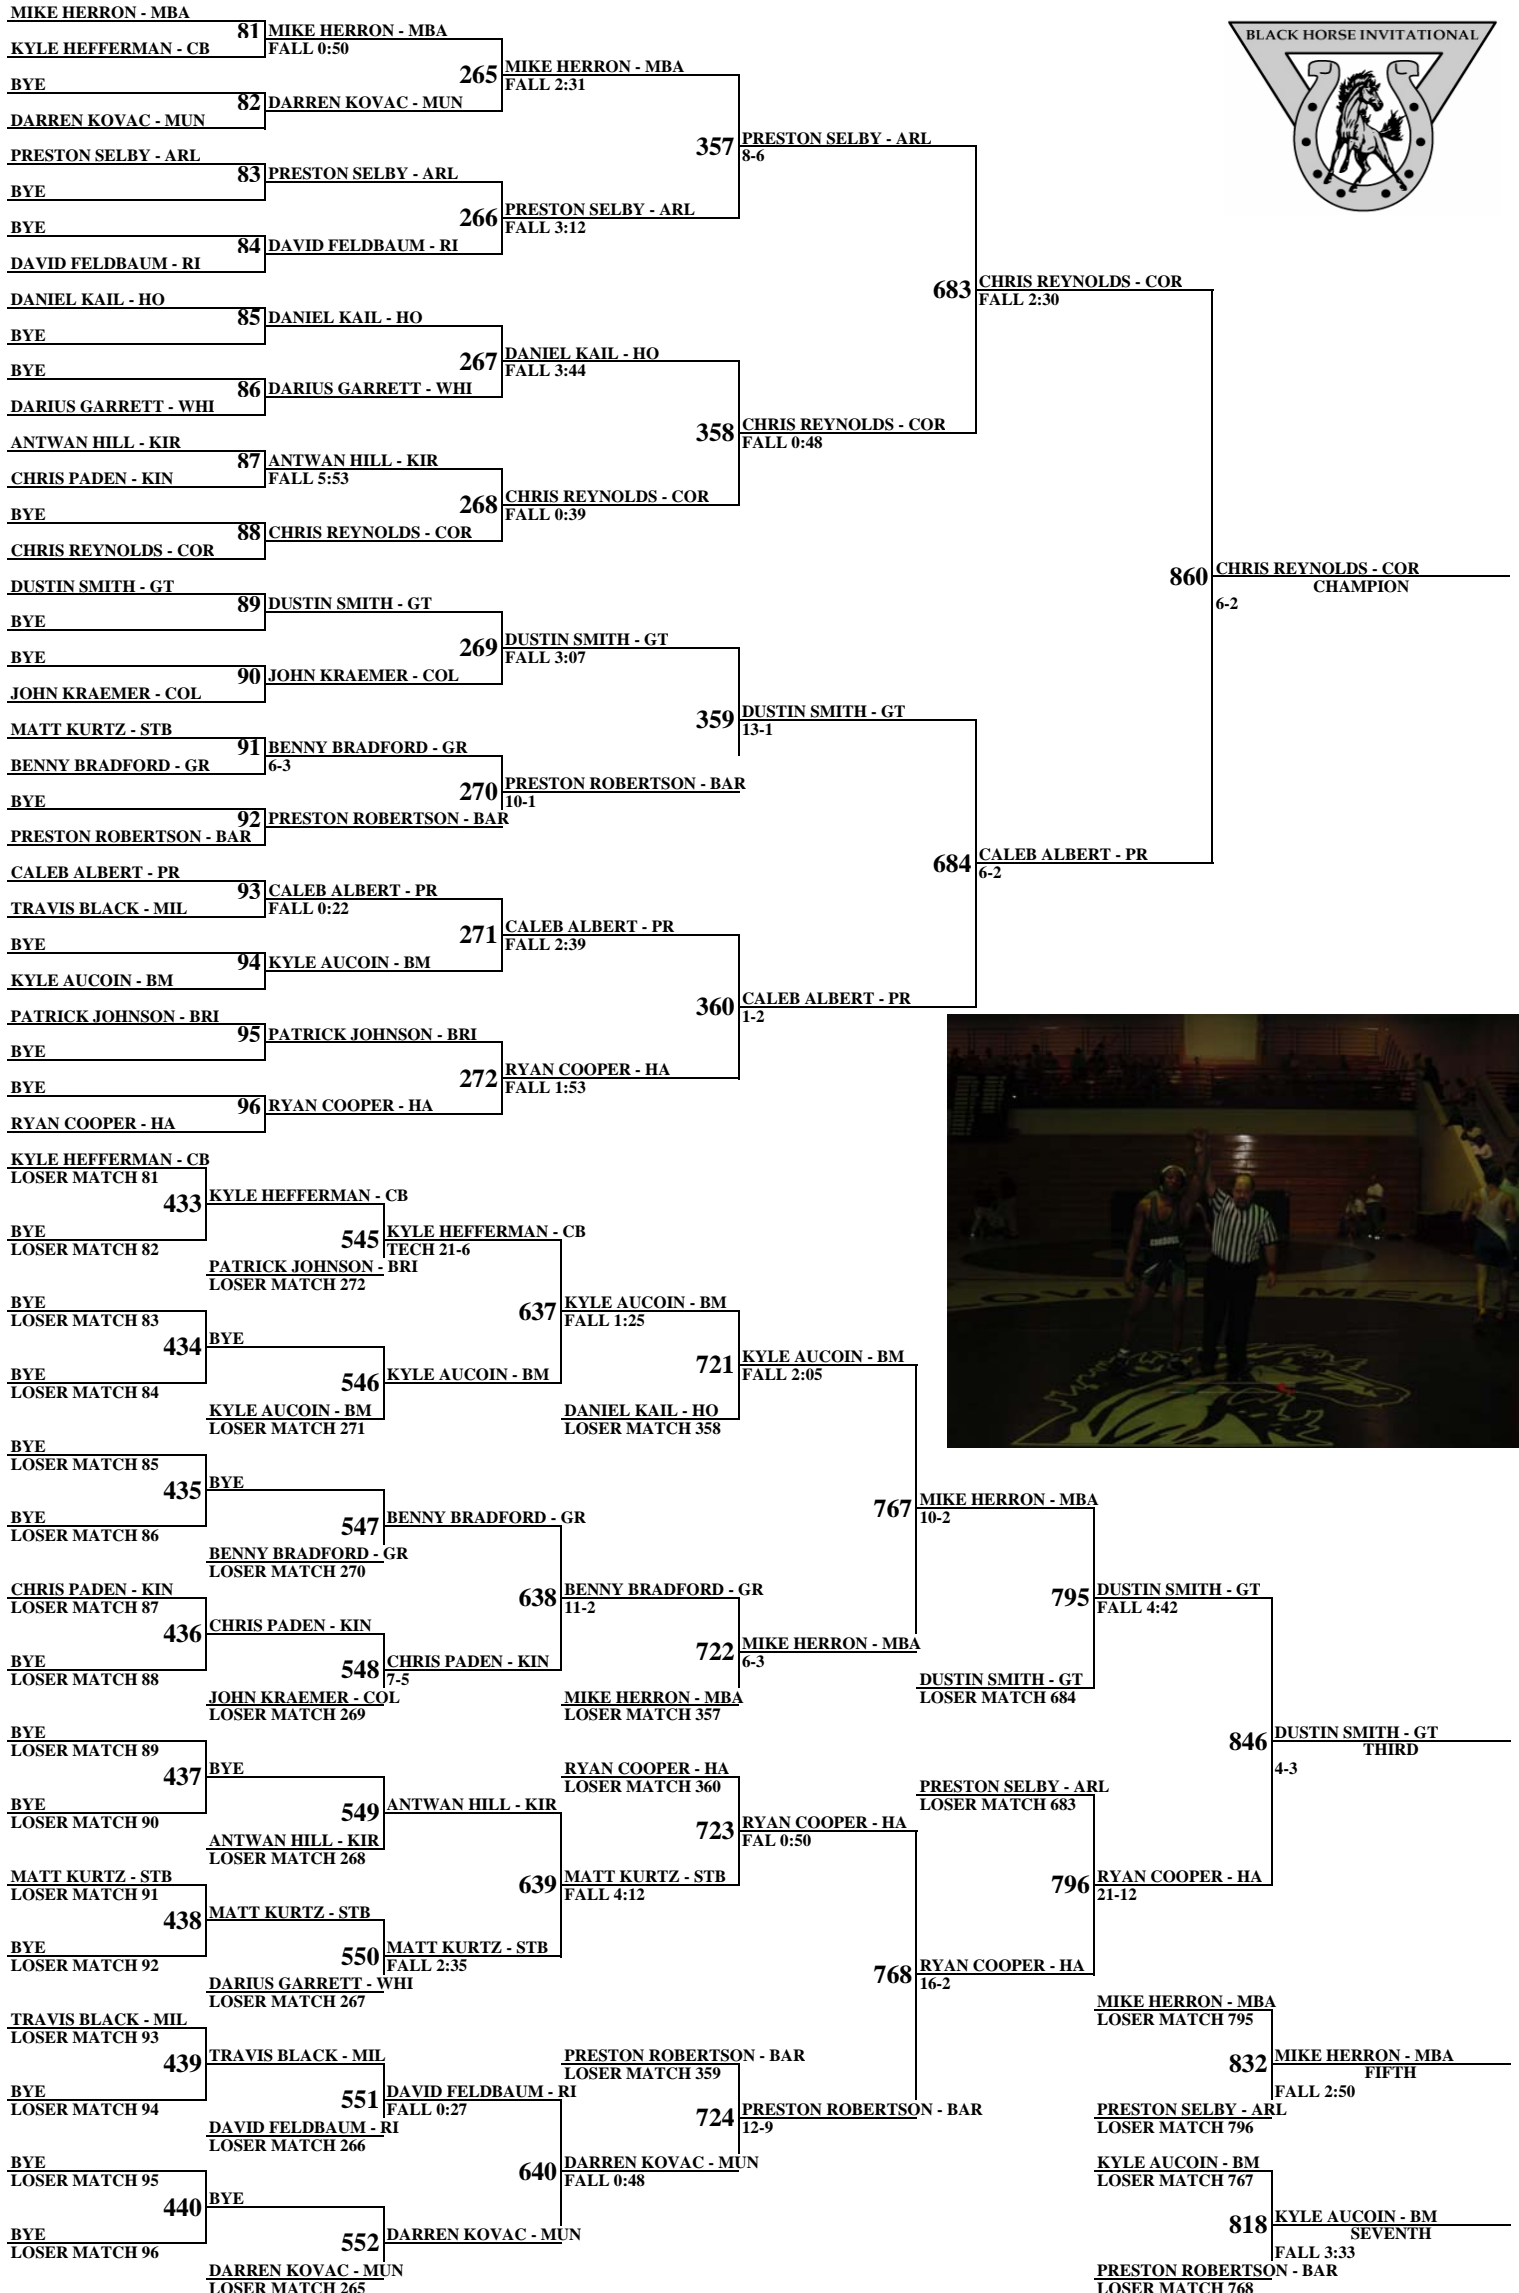

2005 BLACK HORSE INVITATIONAL

103 lbs

2005 BLACK HORSE INVITATIONAL

112 lbs

2005 BLACK HORSE INVITATIONAL

135 lbs

2005 BLACK HORSE INVITATIONAL

140 lbs

2005 BLACK HORSE INVITATIONAL

145 lbs

2005 BLACK HORSE INVITATIONAL

160 lbs

2005 BLACK HORSE INVITATIONAL

171 lbs

2005 BLACK HORSE INVITATIONAL

189 lbs

2005 BLACK HORSE INVITATIONAL

215 lbs

2005 BLACK HORSE INVITATIONAL

275 lbs