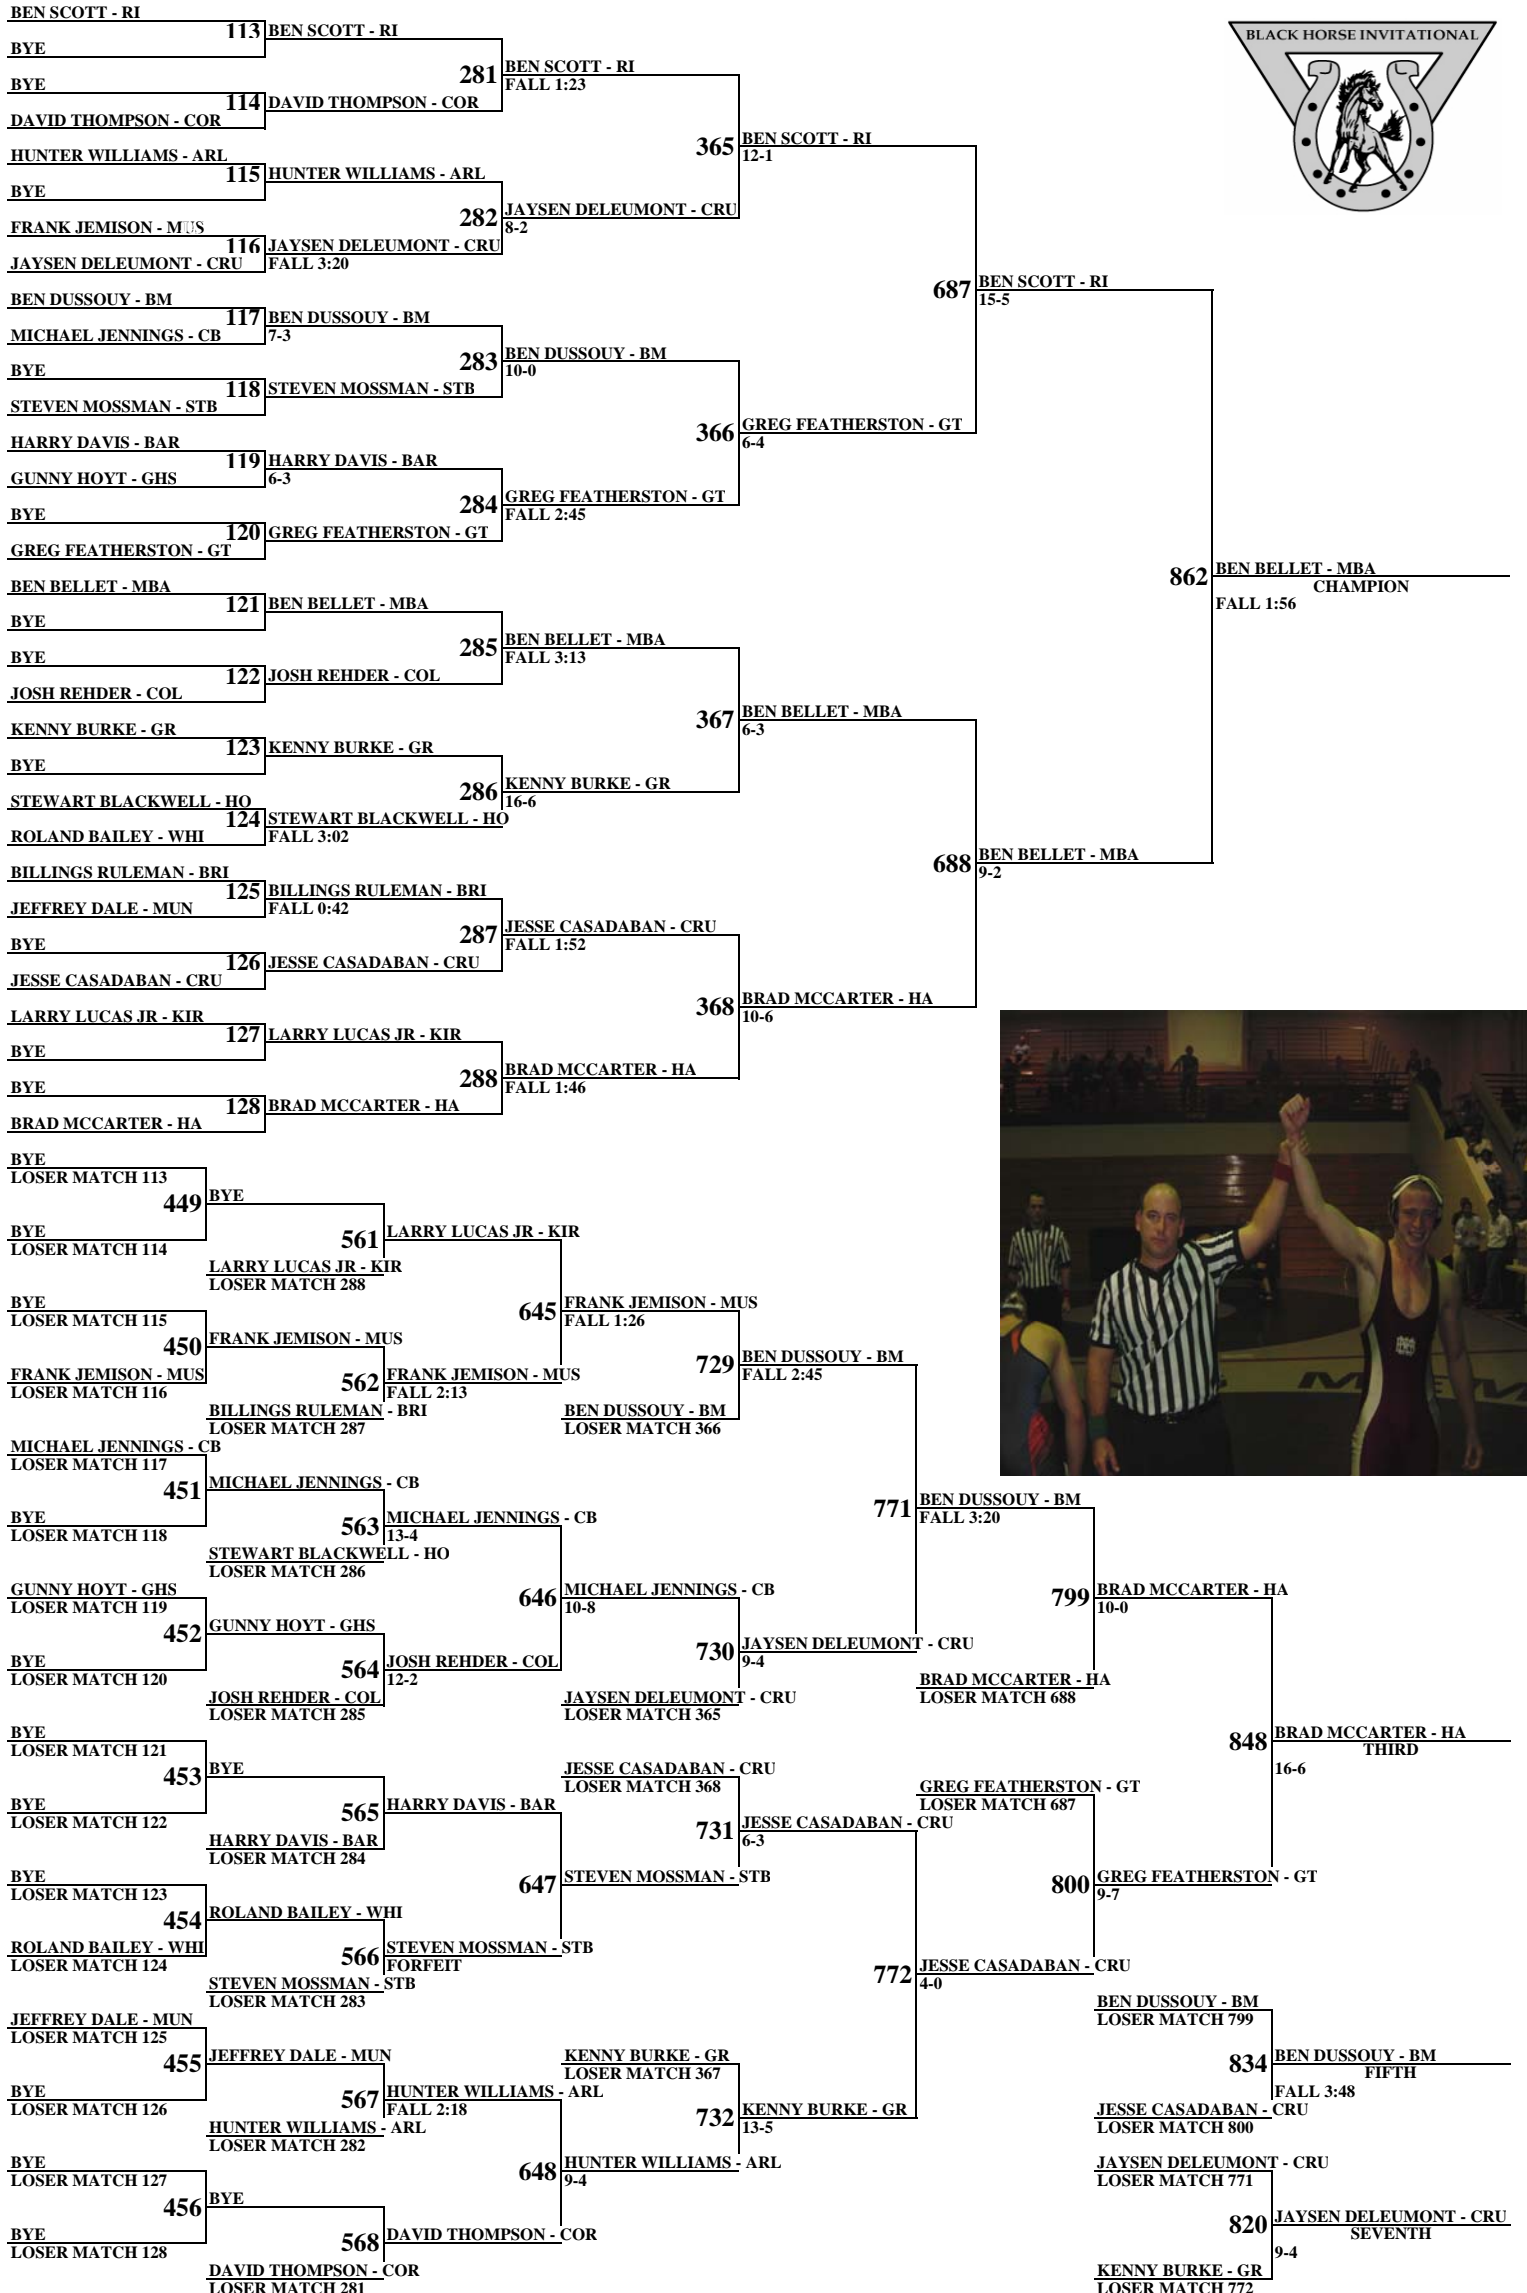

2005 BLACK HORSE INVITATIONAL

103 lbs

2005 BLACK HORSE INVITATIONAL

112 lbs

2005 BLACK HORSE INVITATIONAL

135 lbs

2005 BLACK HORSE INVITATIONAL

140 lbs

2005 BLACK HORSE INVITATIONAL

145 lbs

2005 BLACK HORSE INVITATIONAL

160 lbs

2005 BLACK HORSE INVITATIONAL

171 lbs

2005 BLACK HORSE INVITATIONAL

189 lbs

2005 BLACK HORSE INVITATIONAL

215 lbs

2005 BLACK HORSE INVITATIONAL

275 lbs