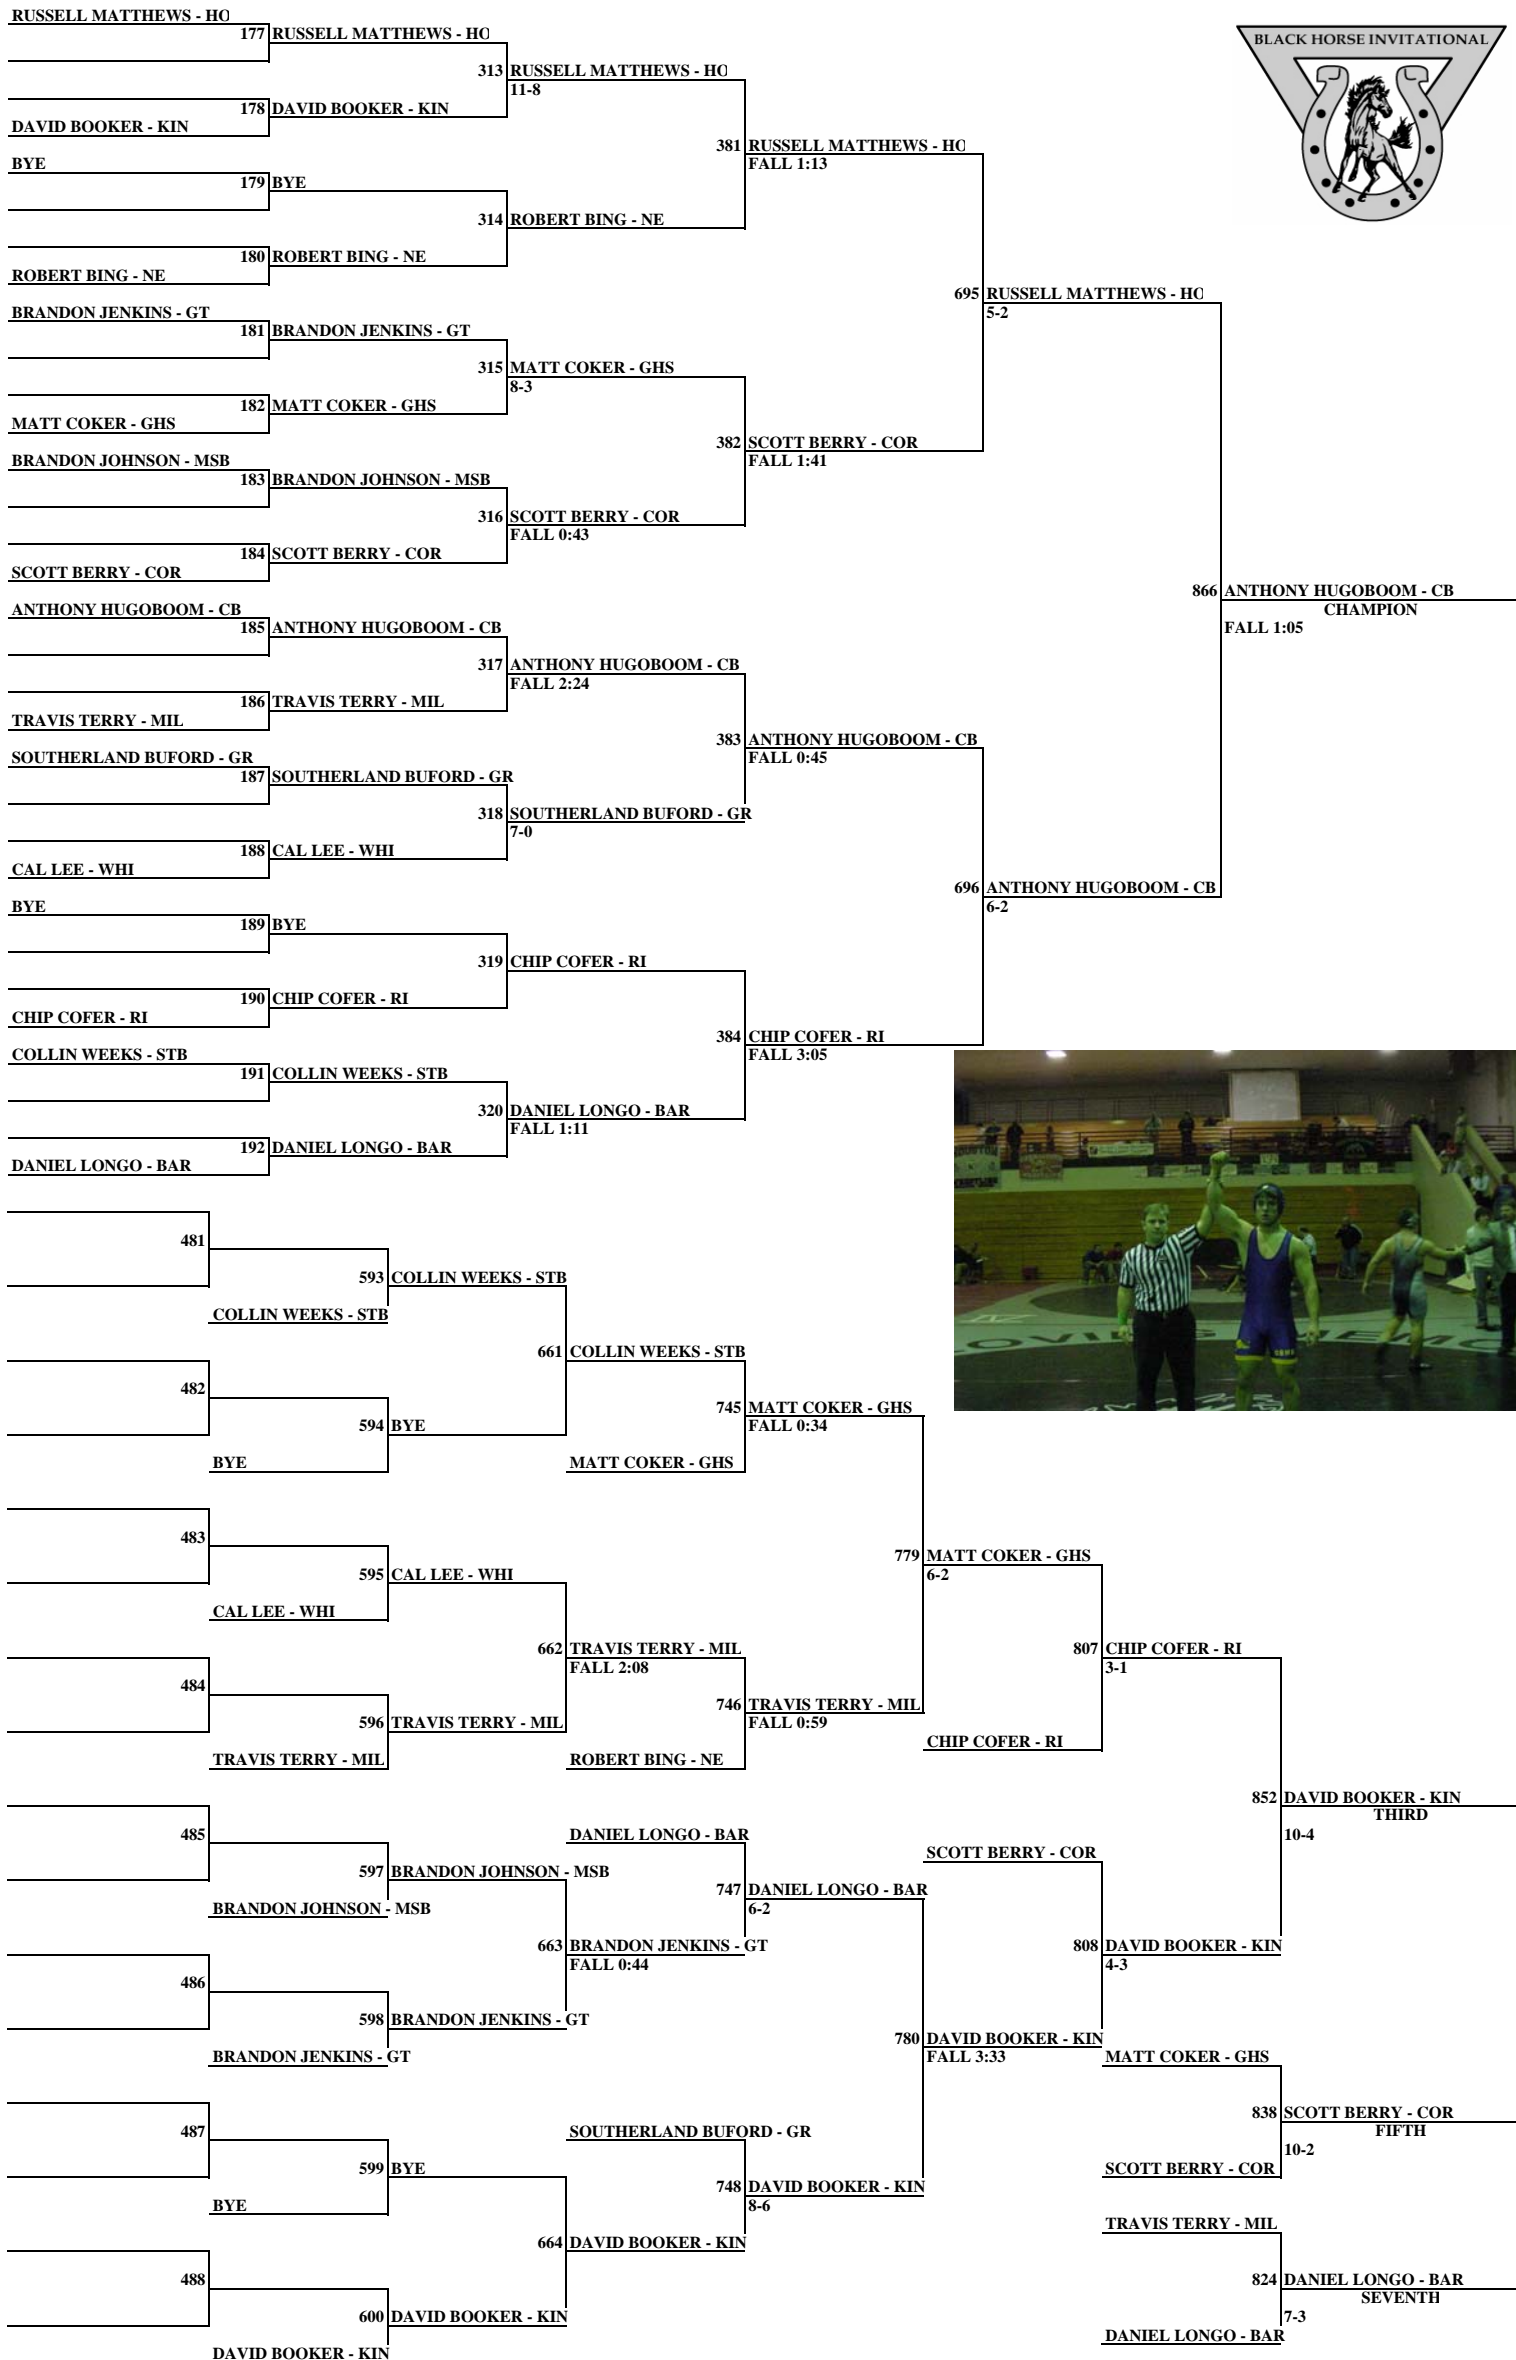

2004 BLACK HORSE INVITATIONAL

103 lbs

2004 BLACK HORSE INVITATIONAL

112 lbs

2004 BLACK HORSE INVITATIONAL

125 lbs

2004 BLACK HORSE INVITATIONAL

140 lbs

2004 BLACK HORSE INVITATIONAL

152 lbs

2004 BLACK HORSE INVITATIONAL

160 lbs

2004 BLACK HORSE INVITATIONAL

171 lbs

2004 BLACK HORSE INVITATIONAL

189 lbs

2004 BLACK HORSE INVITATIONAL

215 lbs

2004 BLACK HORSE INVITATIONAL

275 lbs