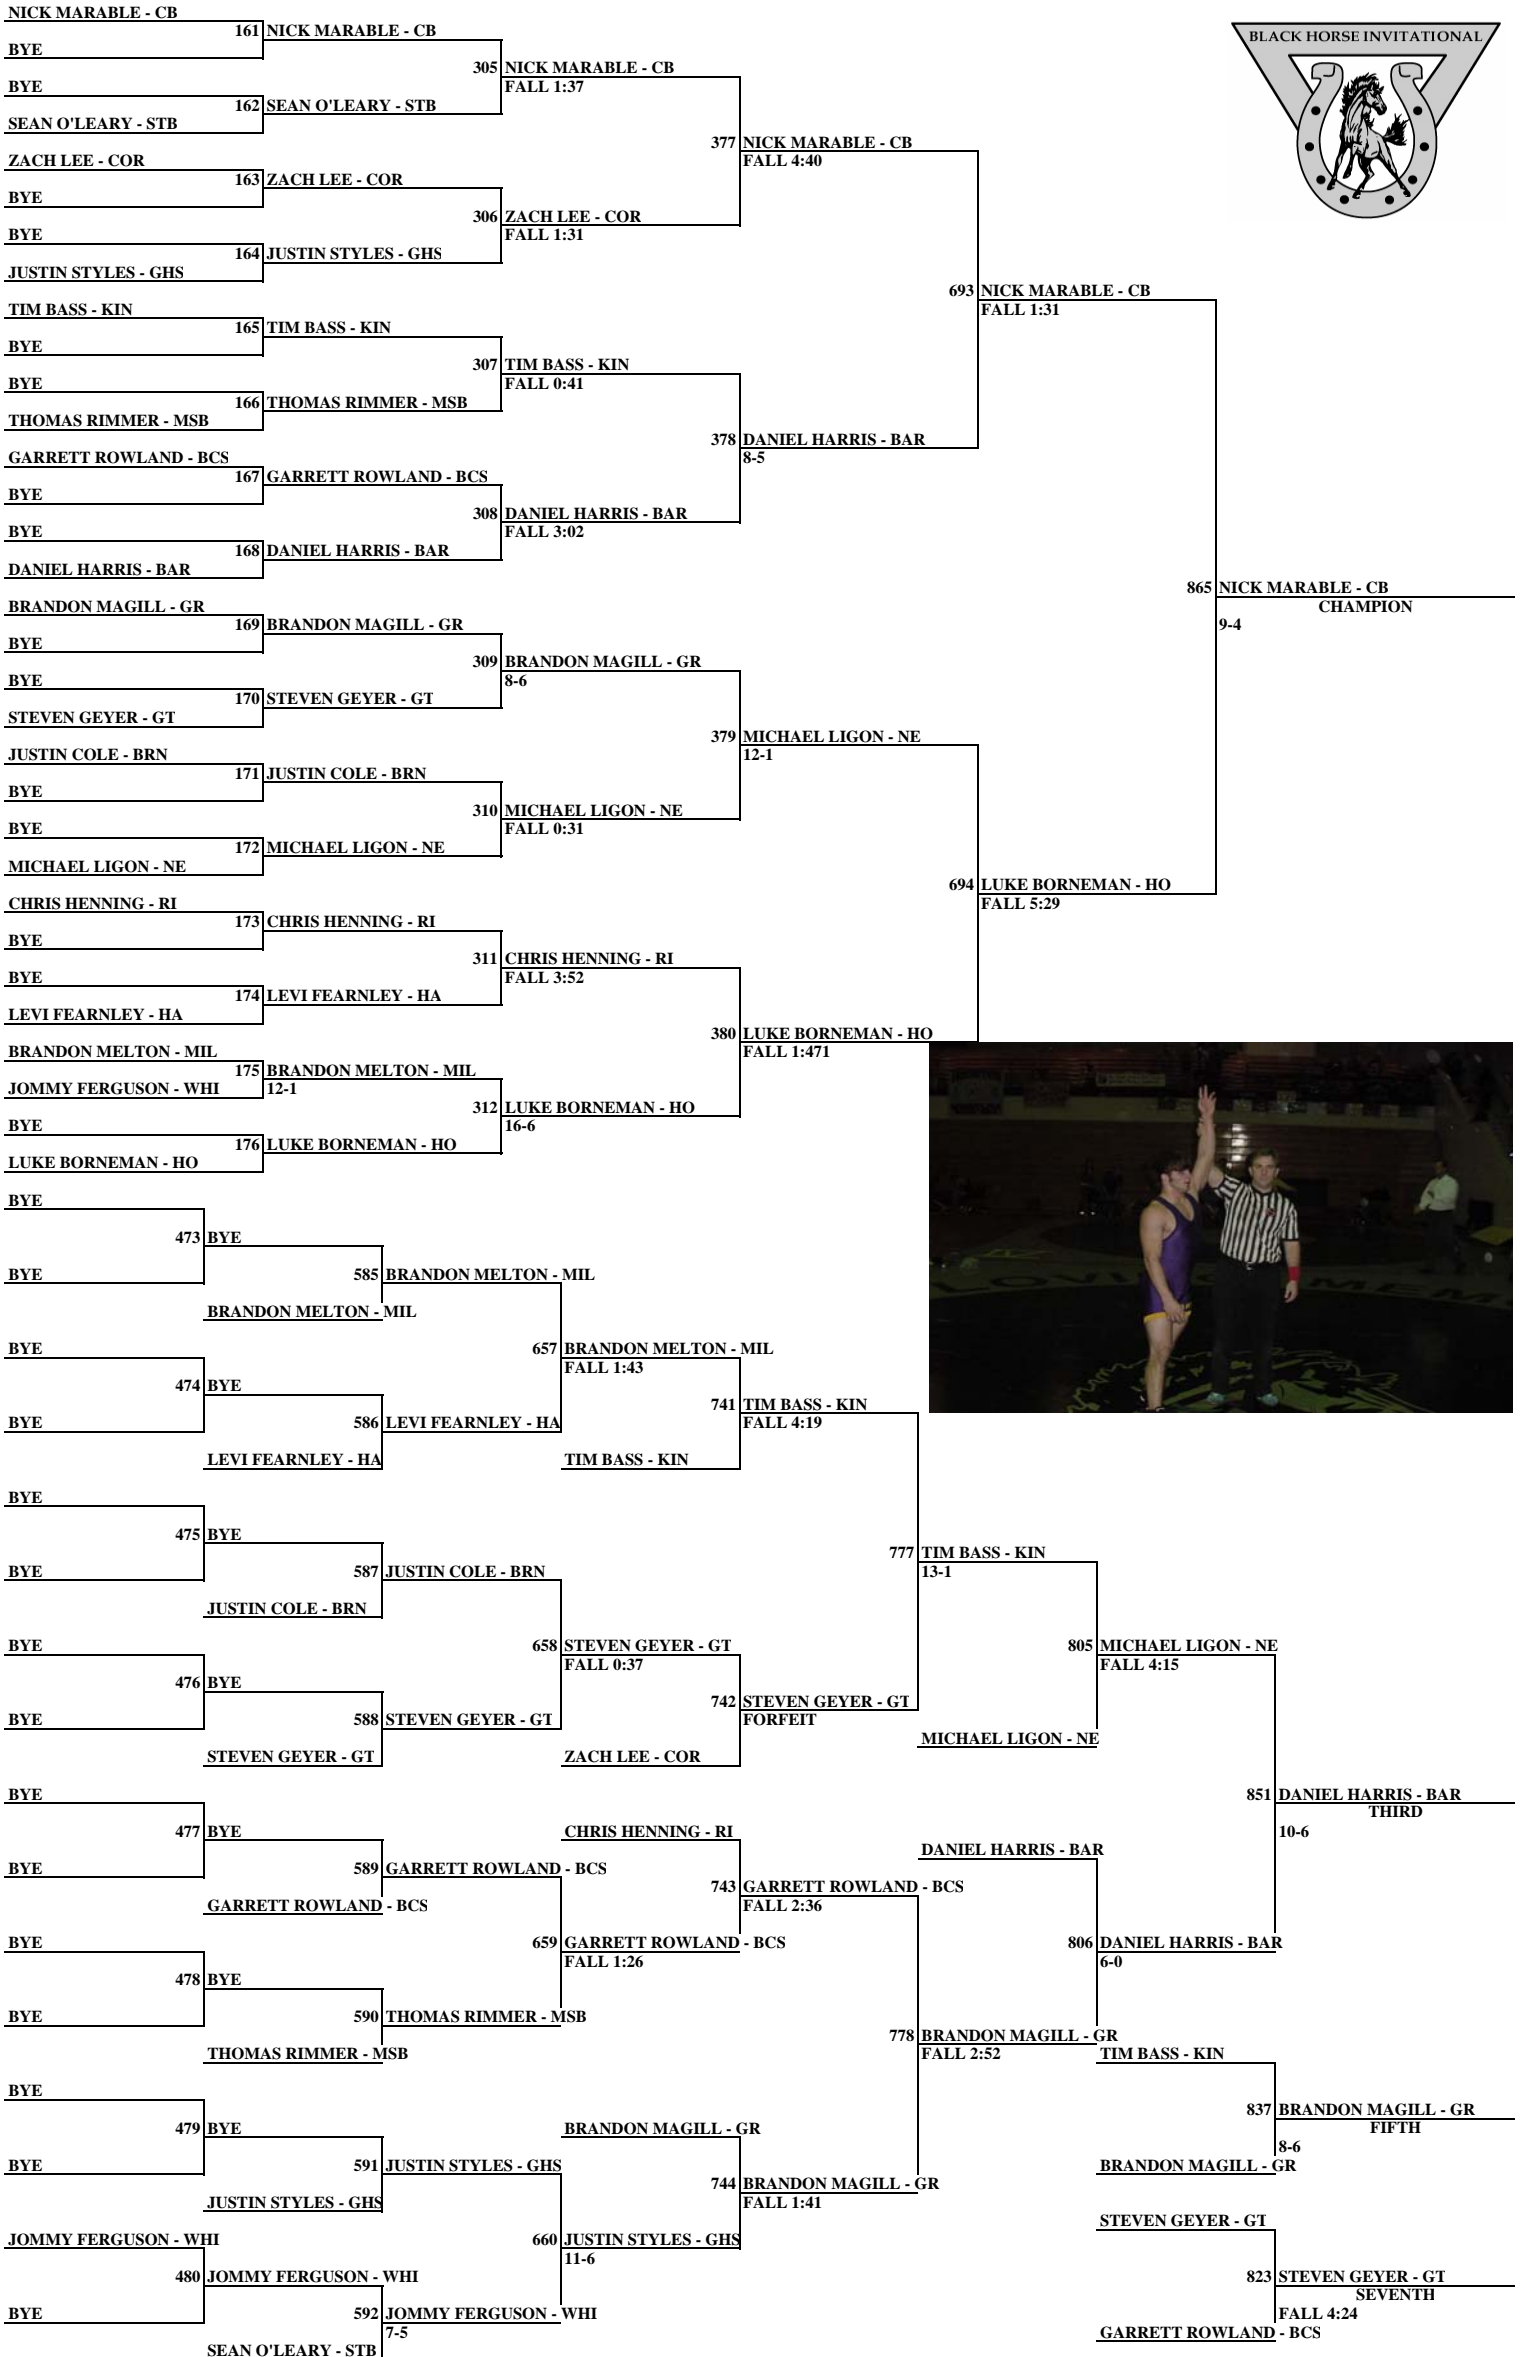

2004 BLACK HORSE INVITATIONAL

103 lbs

2004 BLACK HORSE INVITATIONAL

112 lbs

2004 BLACK HORSE INVITATIONAL

125 lbs

2004 BLACK HORSE INVITATIONAL

140 lbs

2004 BLACK HORSE INVITATIONAL

152 lbs

2004 BLACK HORSE INVITATIONAL

160 lbs

2004 BLACK HORSE INVITATIONAL

171 lbs

2004 BLACK HORSE INVITATIONAL

189 lbs