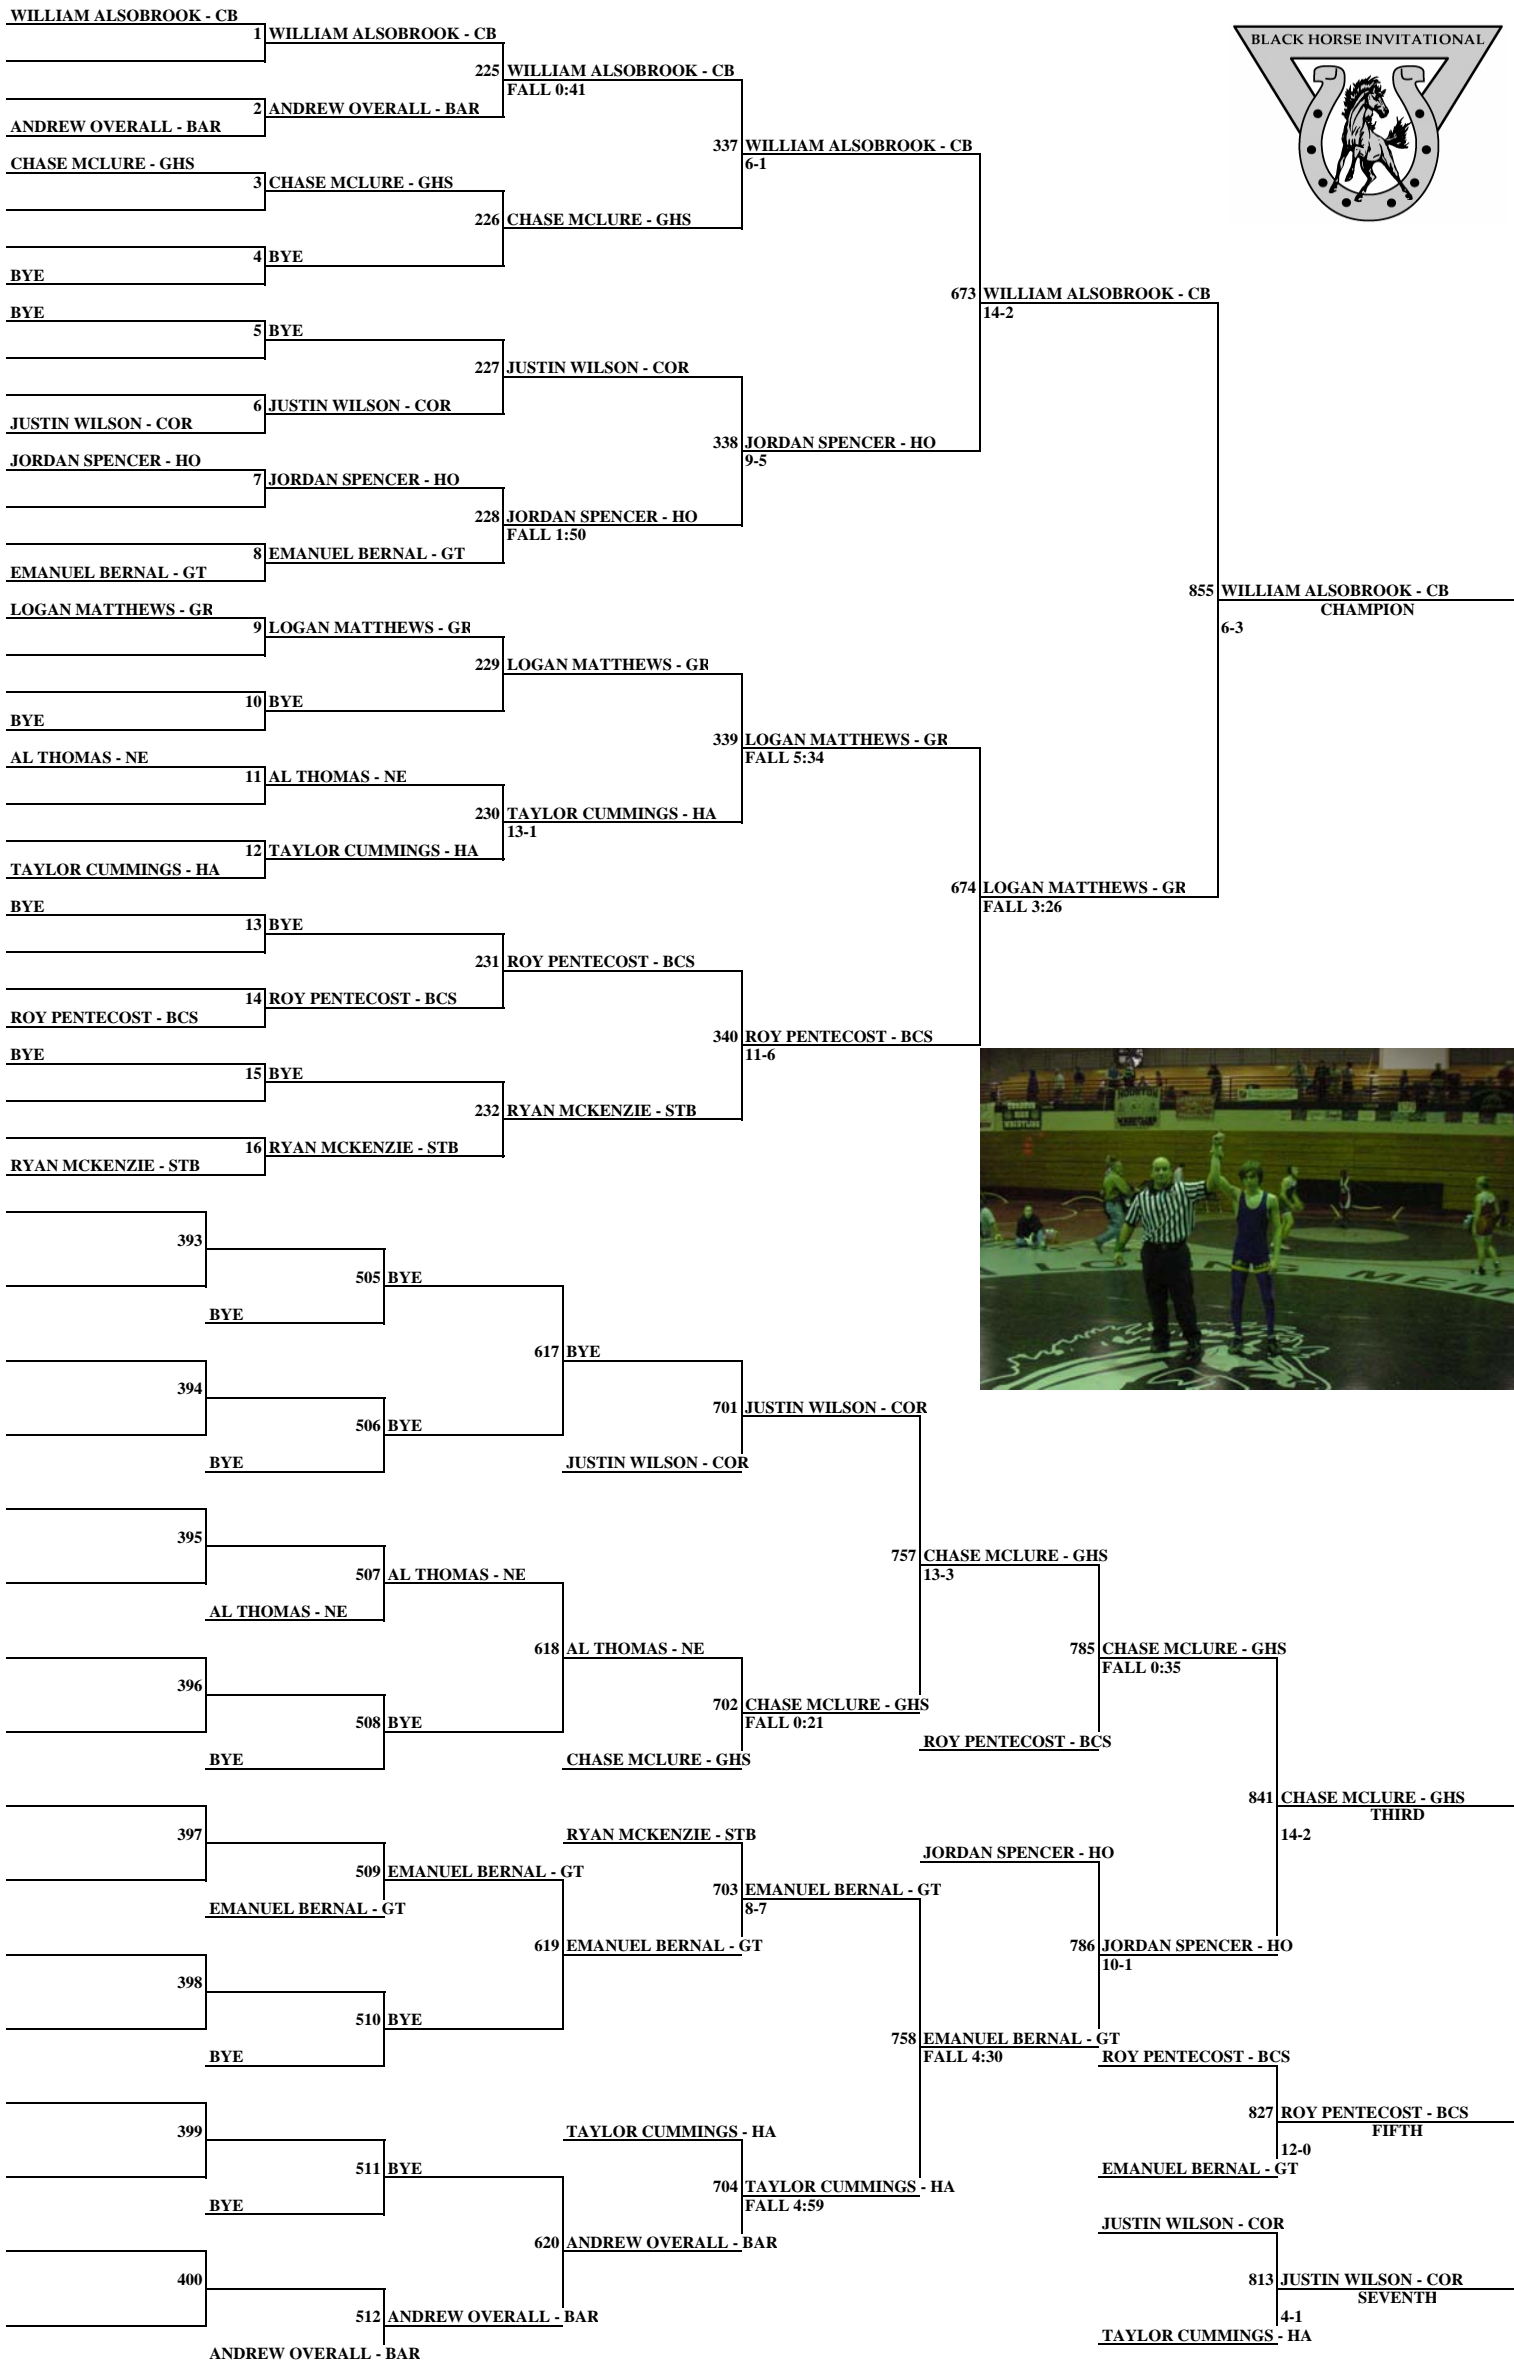

2004 BLACK HORSE INVITATIONAL

103 lbs

2004 BLACK HORSE INVITATIONAL

112 lbs

2004 BLACK HORSE INVITATIONAL

125 lbs

2004 BLACK HORSE INVITATIONAL

140 lbs

2004 BLACK HORSE INVITATIONAL

152 lbs

2004 BLACK HORSE INVITATIONAL

160 lbs

2004 BLACK HORSE INVITATIONAL

171 lbs

2004 BLACK HORSE INVITATIONAL

189 lbs

2004 BLACK HORSE INVITATIONAL

215 lbs

2004 BLACK HORSE INVITATIONAL

275 lbs