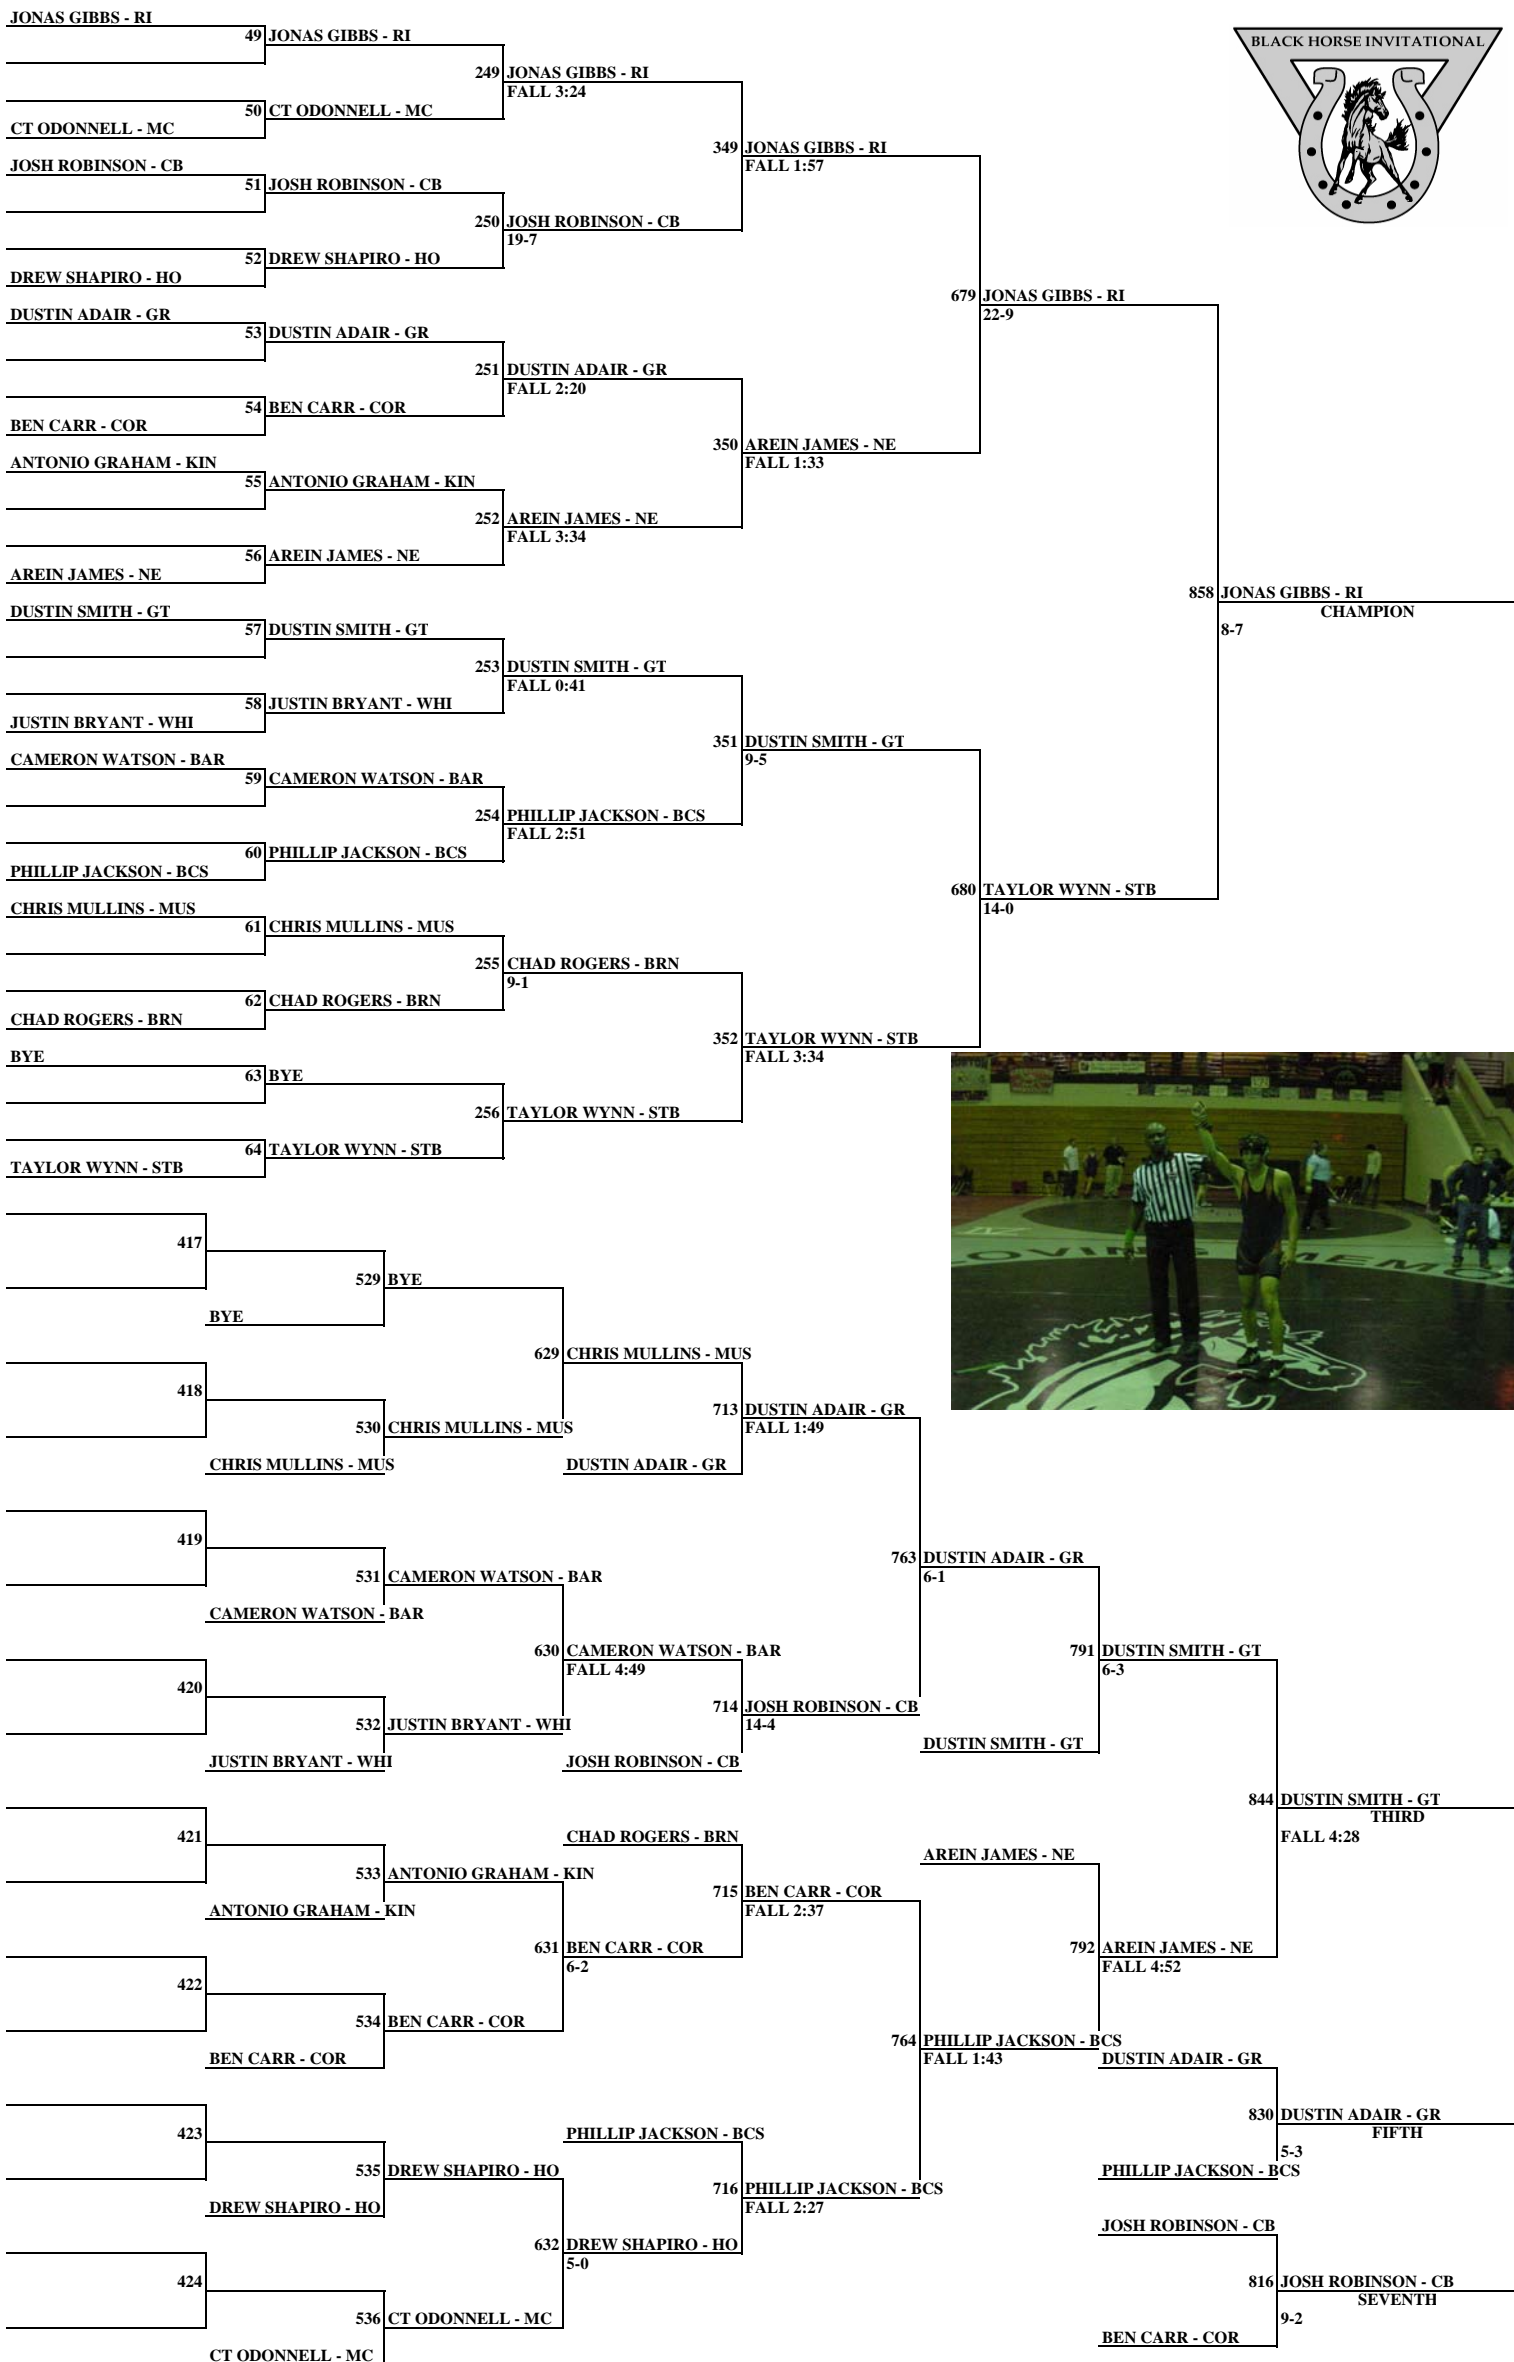

2004 BLACK HORSE INVITATIONAL

103 lbs

2004 BLACK HORSE INVITATIONAL

112 lbs

2004 BLACK HORSE INVITATIONAL

125 lbs

2004 BLACK HORSE INVITATIONAL

140 lbs

2004 BLACK HORSE INVITATIONAL

152 lbs

2004 BLACK HORSE INVITATIONAL

160 lbs

2004 BLACK HORSE INVITATIONAL

171 lbs

2004 BLACK HORSE INVITATIONAL

189 lbs

2004 BLACK HORSE INVITATIONAL

215 lbs

2004 BLACK HORSE INVITATIONAL

275 lbs