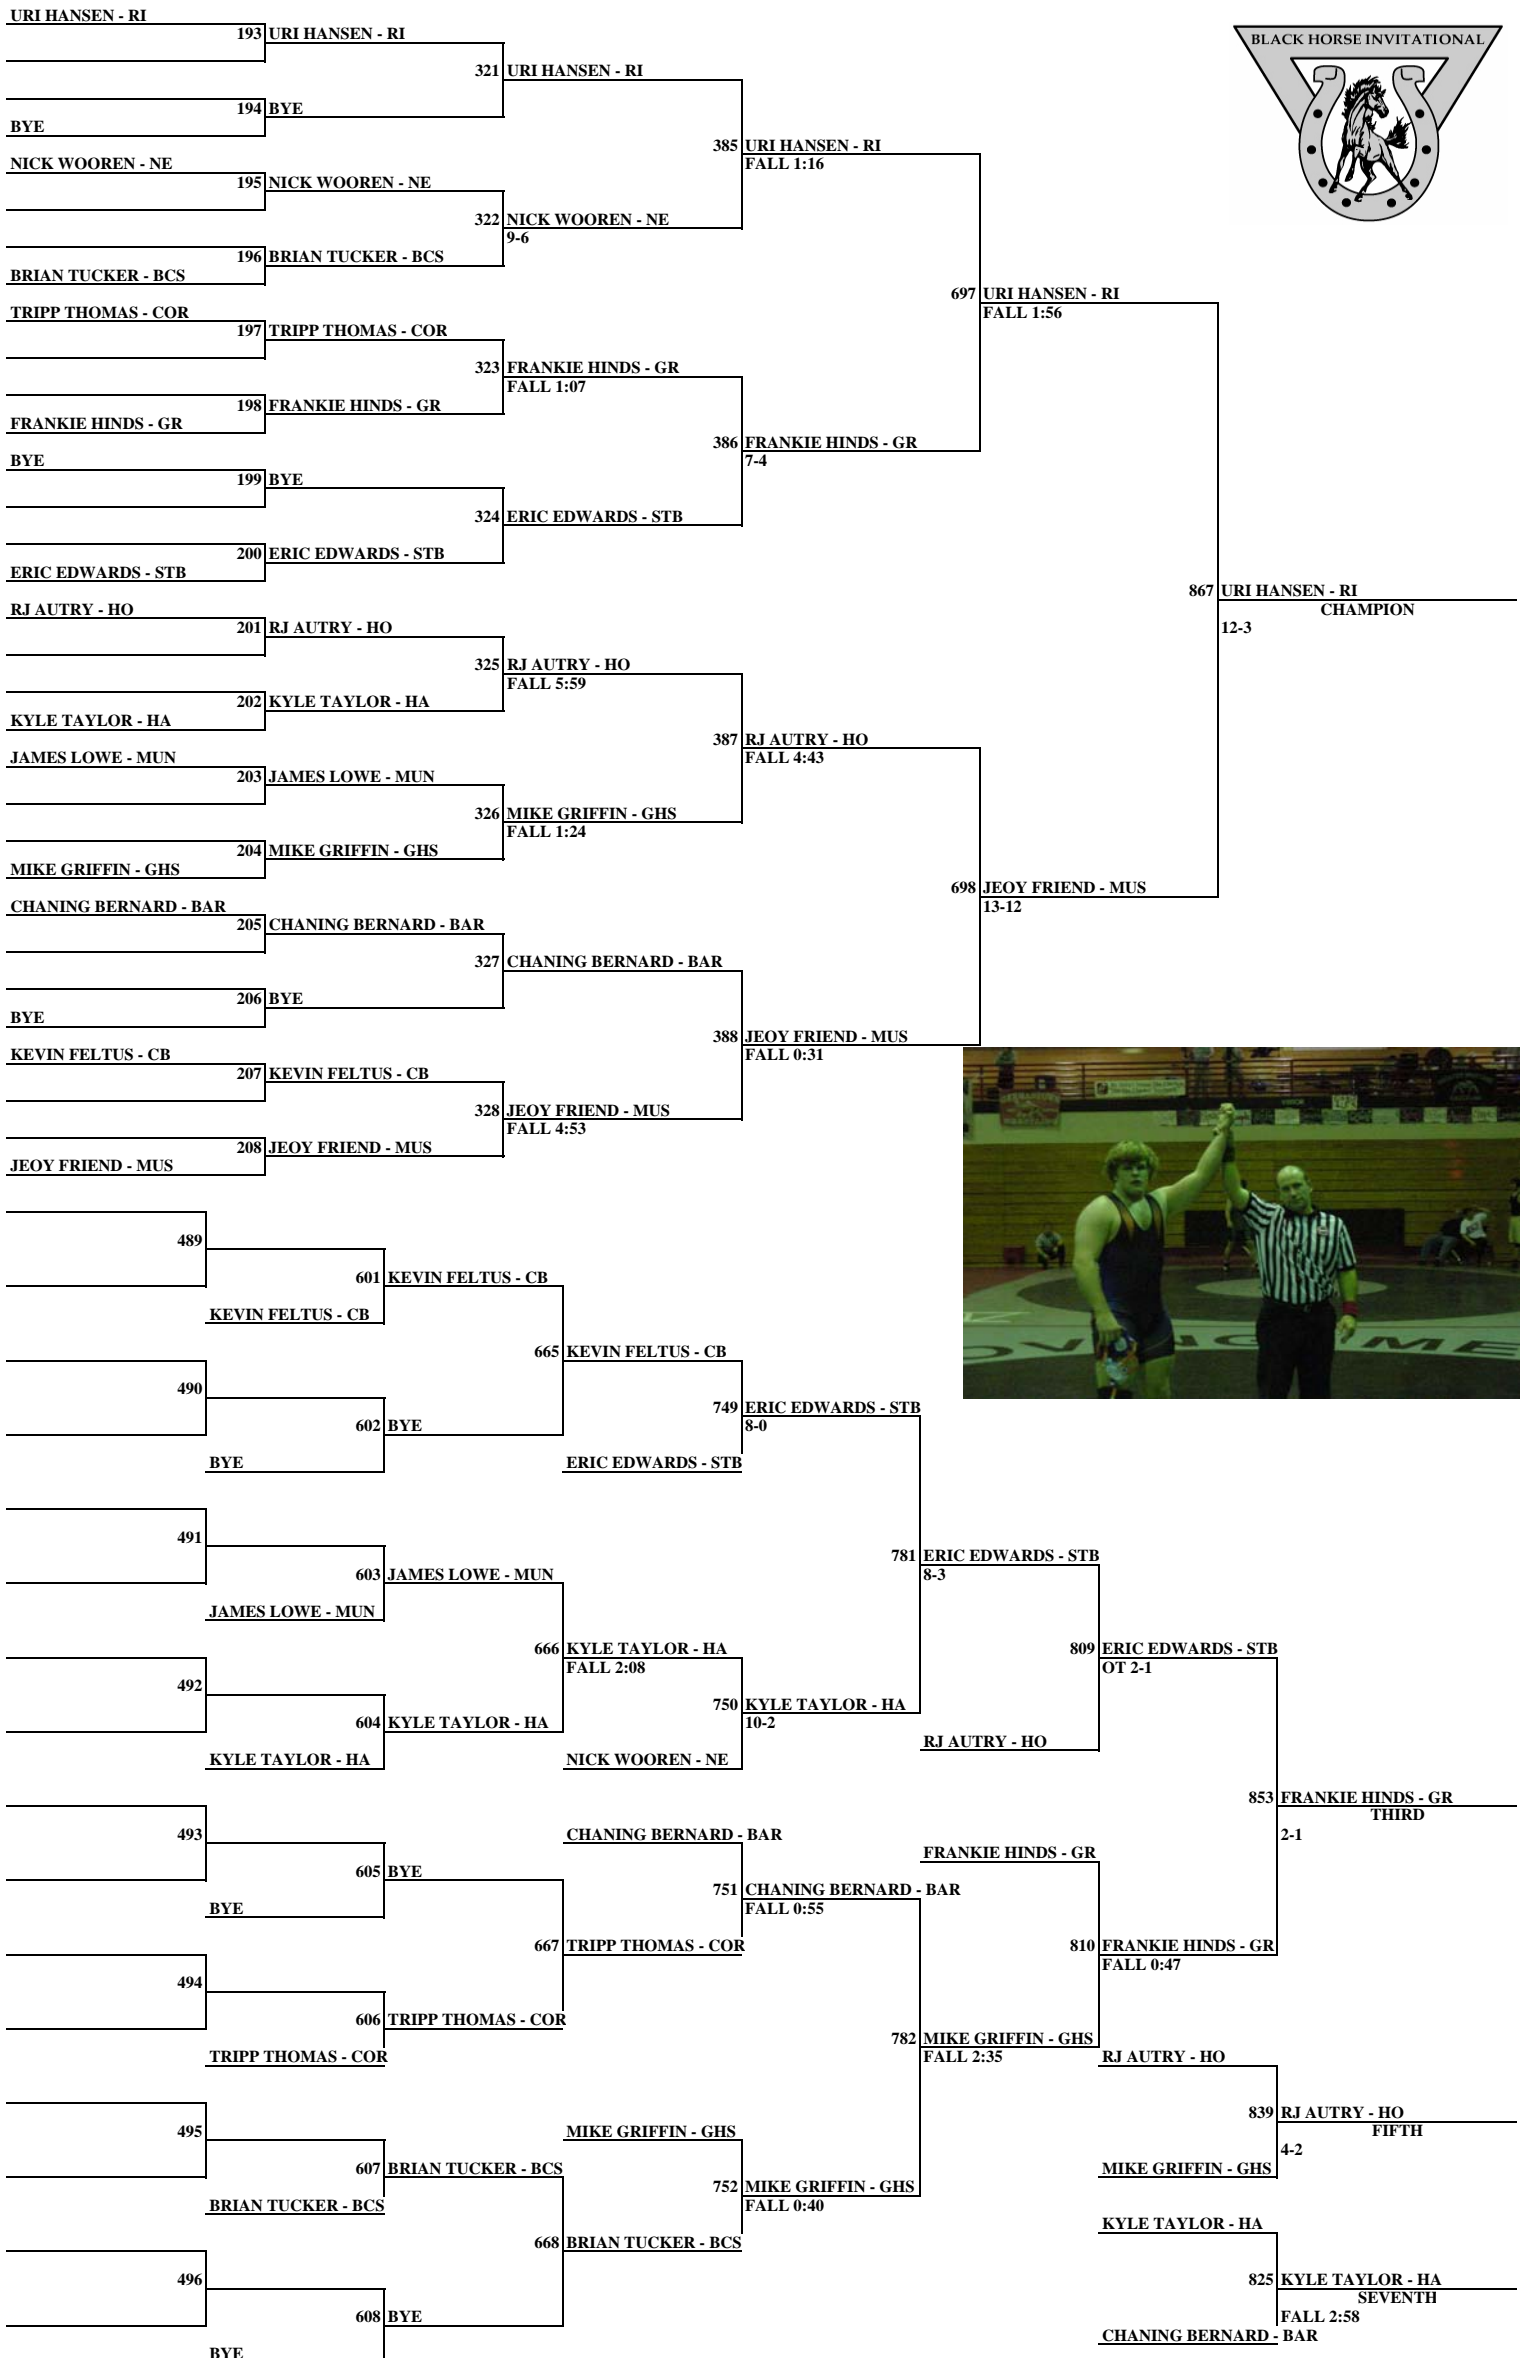

2004 BLACK HORSE INVITATIONAL

215 lbs