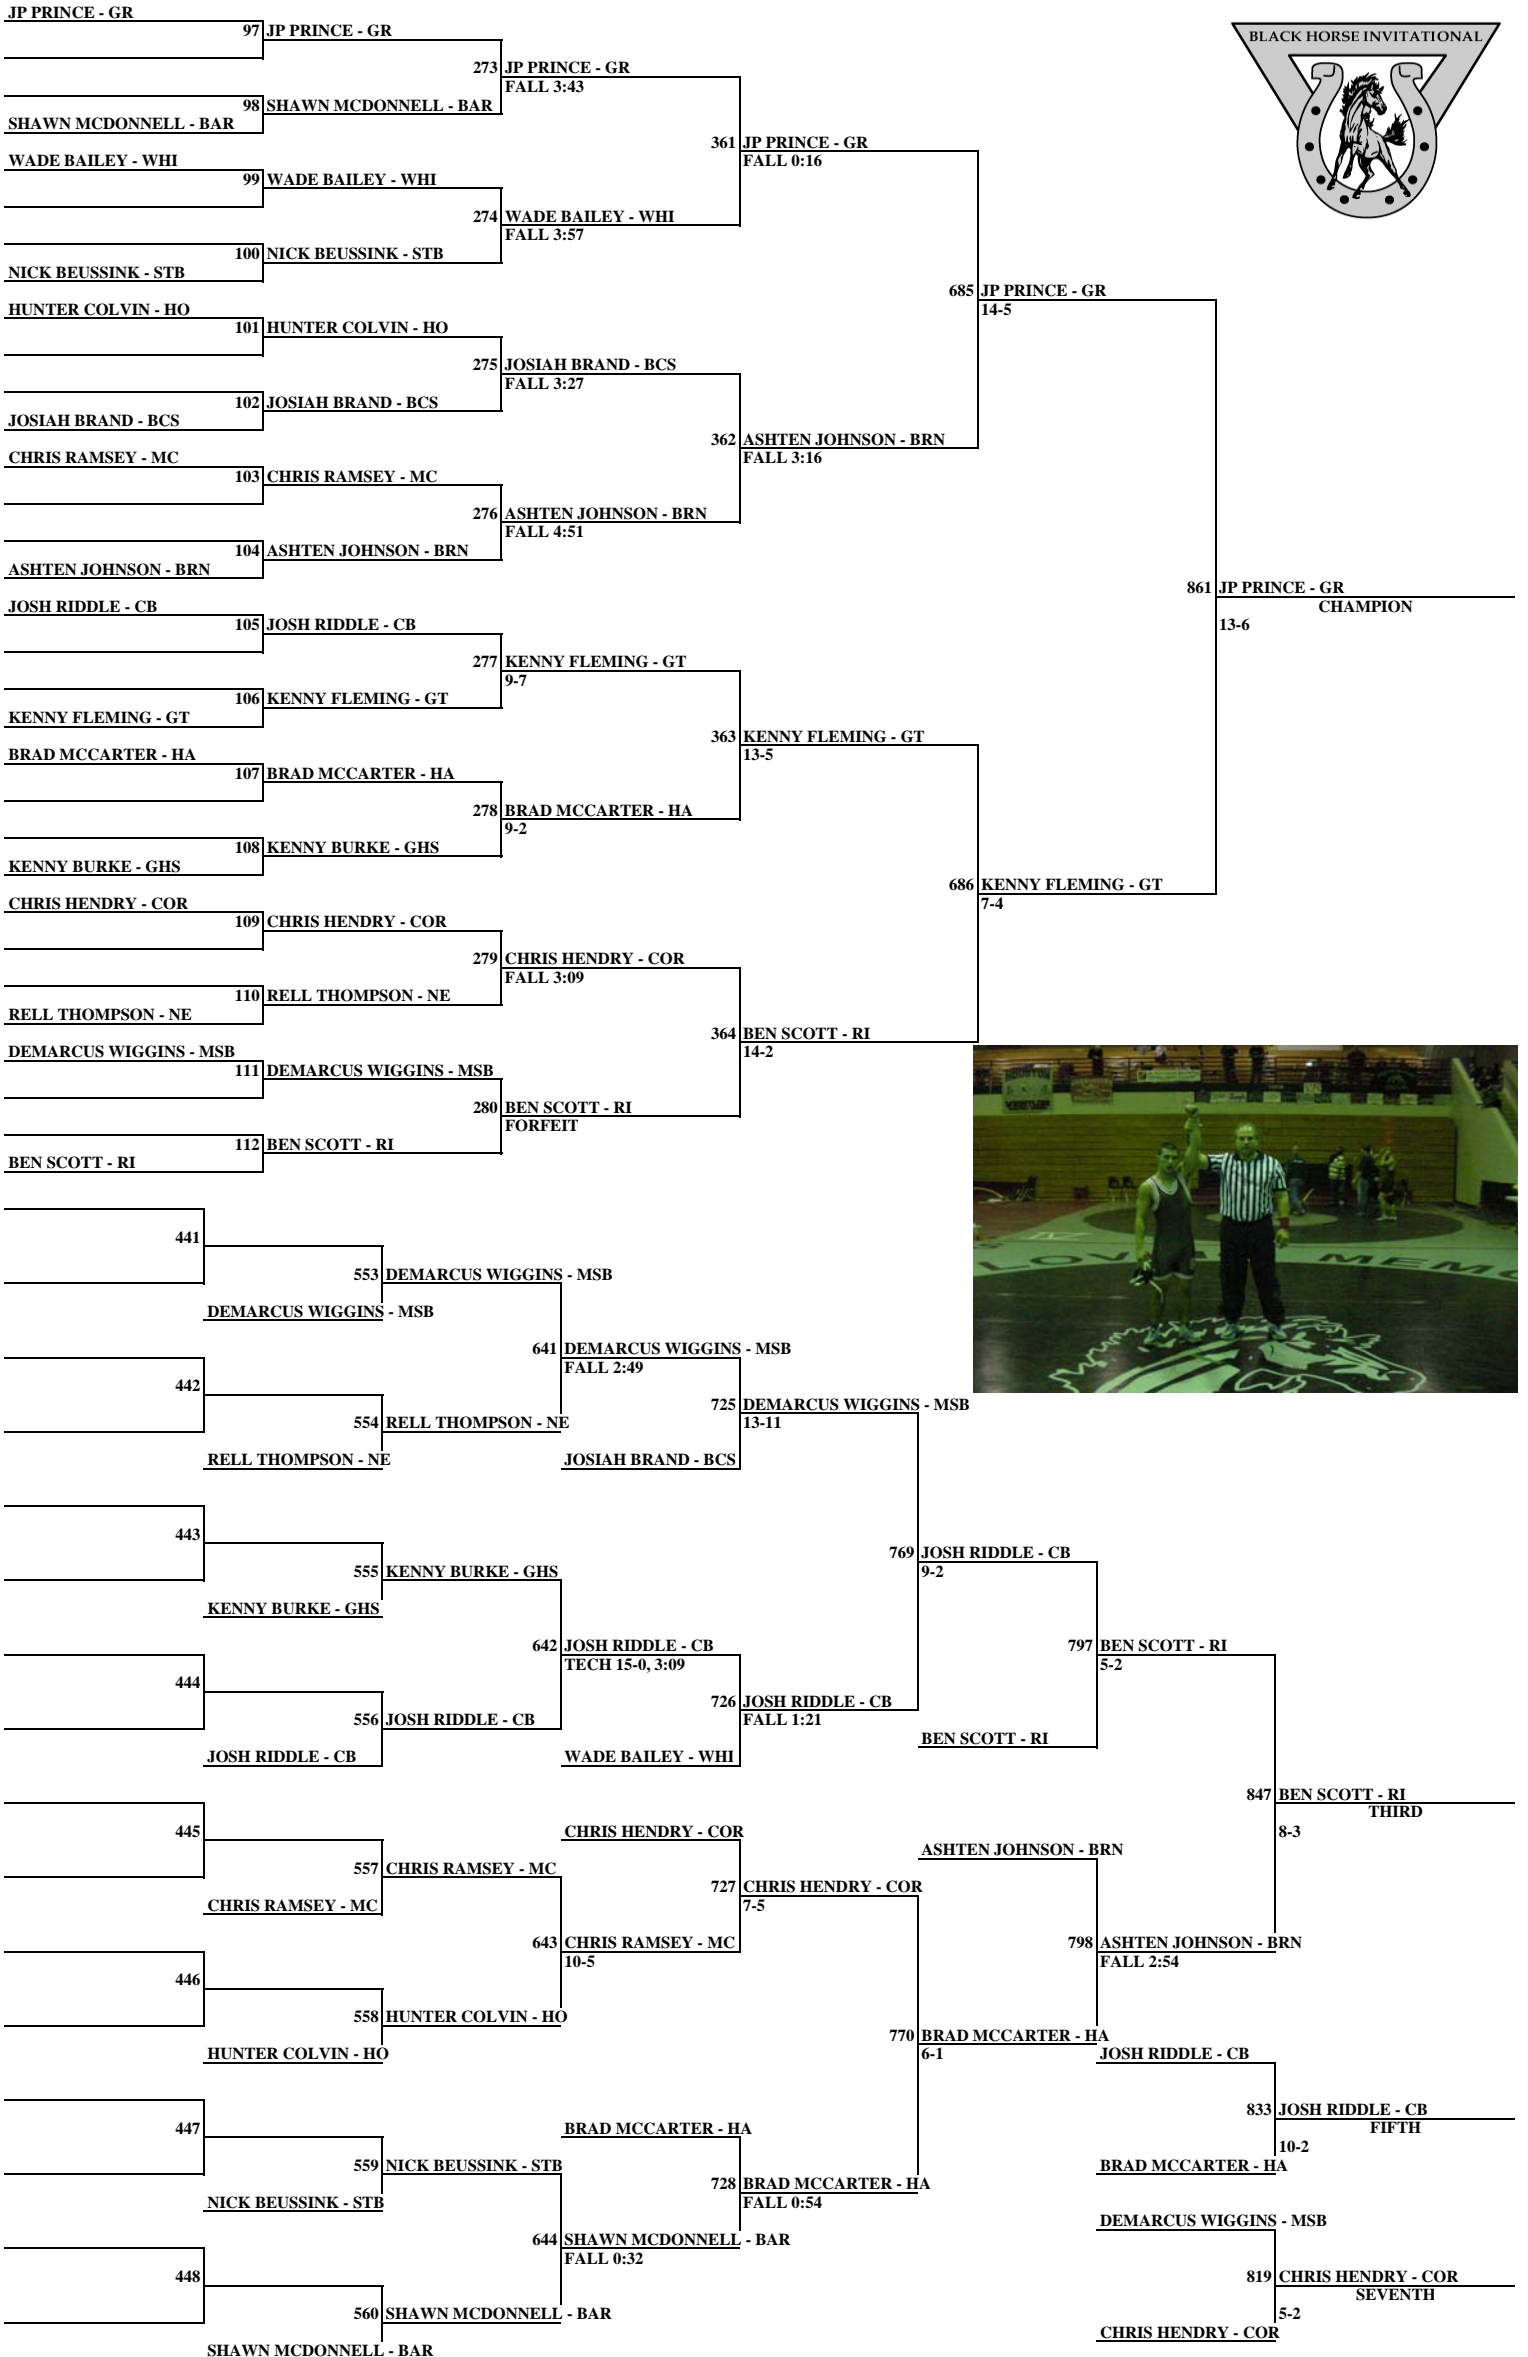

2004 BLACK HORSE INVITATIONAL

103 lbs

2004 BLACK HORSE INVITATIONAL

112 lbs

2004 BLACK HORSE INVITATIONAL

125 lbs

2004 BLACK HORSE INVITATIONAL

140 lbs

2004 BLACK HORSE INVITATIONAL

152 lbs

2004 BLACK HORSE INVITATIONAL

160 lbs

2004 BLACK HORSE INVITATIONAL

171 lbs

2004 BLACK HORSE INVITATIONAL

189 lbs

2004 BLACK HORSE INVITATIONAL

215 lbs

2004 BLACK HORSE INVITATIONAL

275 lbs